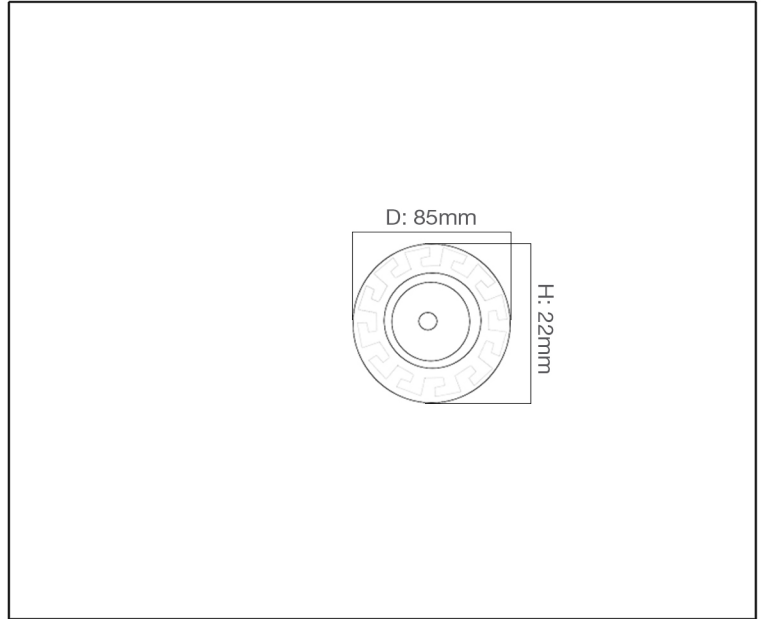

SYV[®]
design

SPOT LIGHT

TECHNICAL DATA SHEET - POWER WHITE - 10714 - SPOT LIGHT

10714
Recessed Fitting
Lamp Type: G5.3/MR16
Wattage: 50W Max.

Product Description

Add luxury and interest to your home with unique patterns & classy recessed Power spotlight. This wonderfully designed spotlight comes with maximum light functionality that illuminates your indoors and acts as decorative piece for your ceilings.

Technical Data

Product Data	Spot Light
Wattage	50W
IP Rating	20
Material	Die-cast aluminum spotlight
Finish	White
Applications	Residential, Retail, Hospitality
Warranty	1 Year