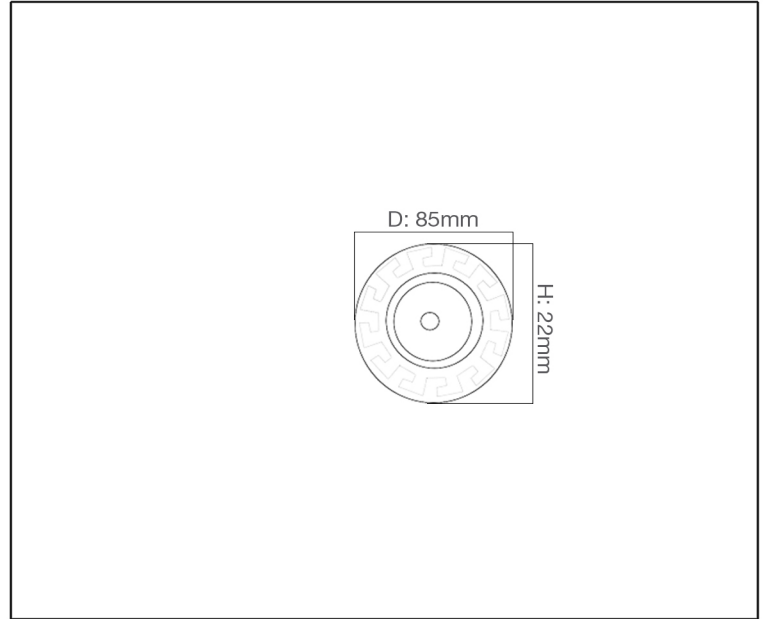

SYV[®]
design

SPOT LIGHT

TECHNICAL DATA SHEET - POWER SILVER - 10715 - SPOT LIGHT

10715
Recessed Fitting
Lamp Type: G5.3/MR16
Wattage: 50W Max.

Product Description

Add luxury and interest to your home with unique patterns & classy recessed Power spotlight. This wonderfully designed spotlight comes with maximum light functionality that illuminates your indoors and acts as decorative piece for your ceilings.

Technical Data

Product Data	Spot Light
Wattage	50W
IP Rating	20
Material	Die-cast aluminum spotlight
Finish	Matt Silver
Applications	Residential, Retail, Hospitality
Warranty	1 Year