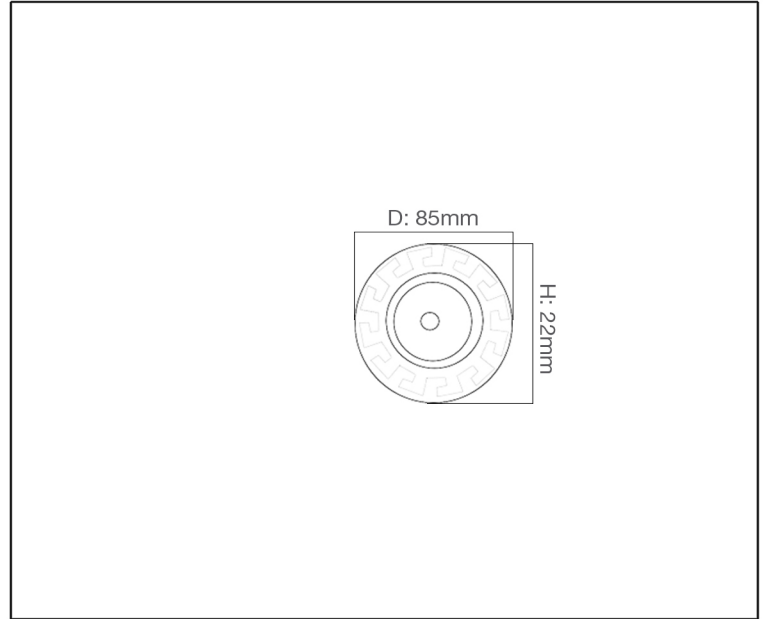

SYV[®]
design

SPOT LIGHT

TECHNICAL DATA SHEET - POWER GOLD - 10716 - SPOT LIGHT

10716
Recessed Fitting
Lamp Type: G5.3/MR16
Wattage: 50W Max.

Product Description

Add luxury and interest to your home with unique patterns & classy recessed Power spotlight. This wonderfully designed spotlight comes with maximum light functionality that illuminates your indoors and acts as decorative piece for your ceilings.

Technical Data

| | |
|--------------|----------------------------------|
| Product Data | Spot Light |
| Wattage | 50W |
| IP Rating | 20 |
| Material | Die-cast aluminum spotlight |
| Finish | Matt Gold |
| Applications | Residential, Retail, Hospitality |
| Warranty | 1 Year |