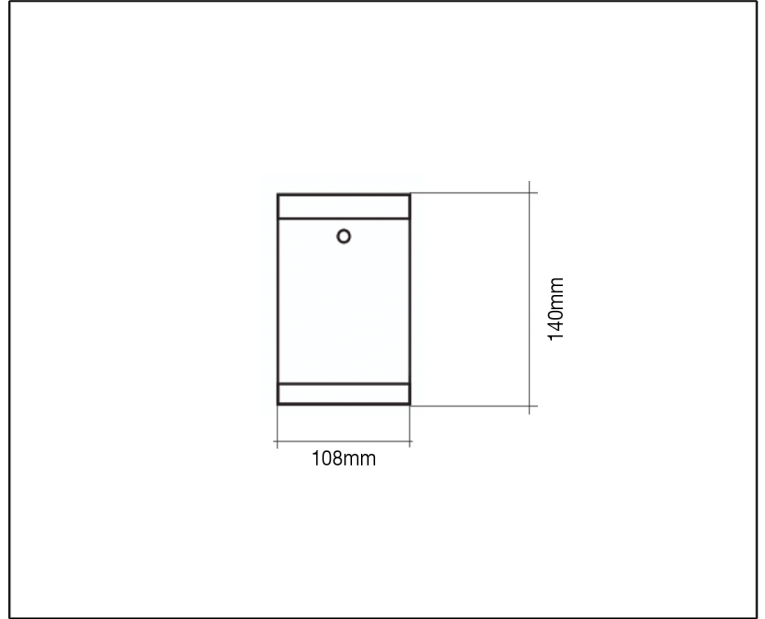

SYV
design

CEILING LUMINAIRE

TECHNICAL DATA SHEET - ACE-WL - 11193 - CEILING LUMINAIRE

11193
 E27 x PAR30
 Rated input power: 75W Max
 Input Voltage: 220-240V

Product Description

A modern ceiling mounted fitting light with E27 Par30 75W, 240V, made of die casting aluminum & temper glass. It is designed in round shape with its lights flashing down the surface.

Technical Data

Product Data	Ceiling Luminaire
Wattage	75W Max
IP Rating	54
Material	Die Cast Aluminium + Temper glass
Finish	Grey
Warranty	3 Years
Applications	Residential, Outdoor