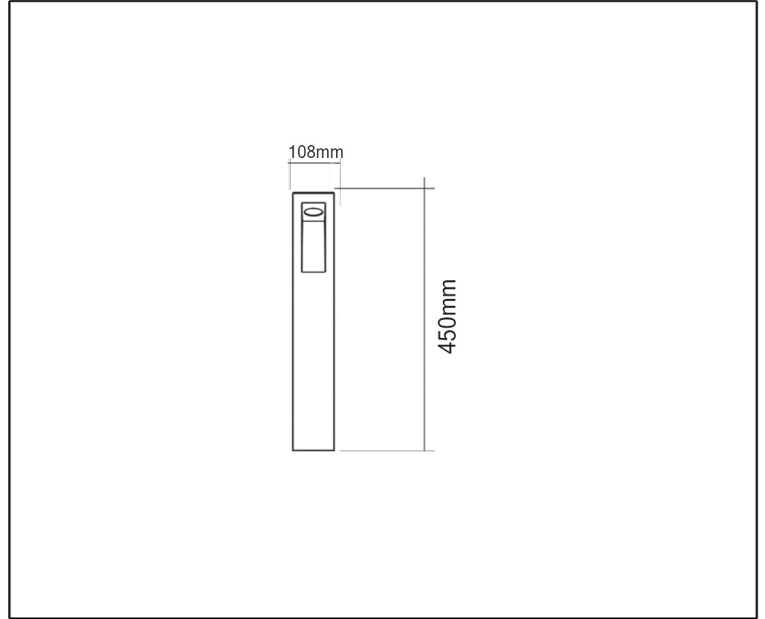

syv[®]
design

BOLLARD LIGHTS

TECHNICAL DATA SHEET - PILTO 450 - 11198 - BOLLARD FITTING

11198
E27
Rated input power: 60W Max
Input Voltage: 220-240V

Product Description

The Pilto is a stylish, energy efficient and extremely high quality exterior bollard. This fitting features an aluminium body. This serves as the perfect combination of advanced lighting technology and an aesthetic design. Its lights flashing down the surface can turn your backyard into a stunning showpiece.

Technical Data

Product Data	Bollard Light
Wattage	60W Max
IP	44
Material	Die Cast Aluminium body
Finish	Dark Grey
Life Span	20,000Hrs
Warranty	2 Years
Applications	Commercial, Residential, Hospitality