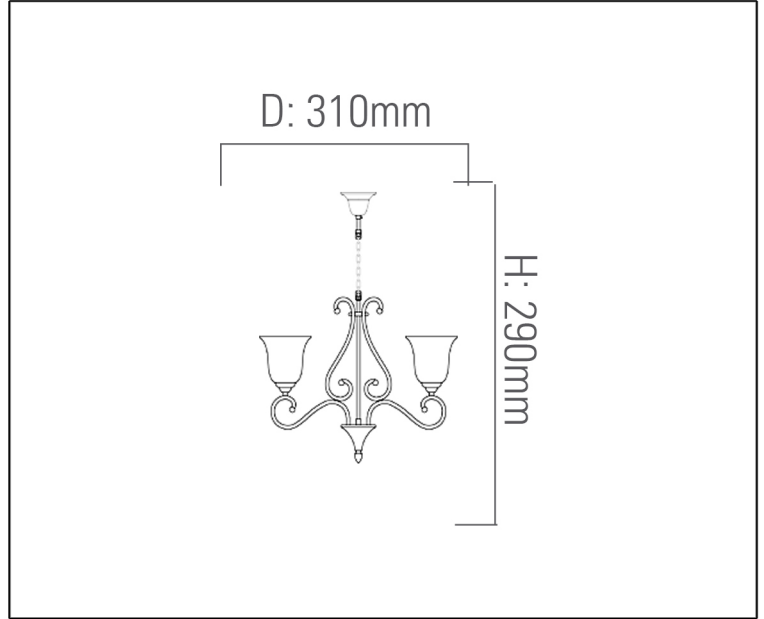

## TECHNICAL DATA SHEET - FESTA - 11489 - CLASSIC CHANDELIER

11489  
Suspended Mounted  
Lamp Type: E27 x 5  
Rated input power: 60W Max

### Technical Data

Product Data	Classic Chandelier
Wattage	60W
IP Rating	20
Material	Metal body + Glass shades
Finish	Hand brushed in stain nickel
Applications	Residential & Hospitality
Warranty	N/A