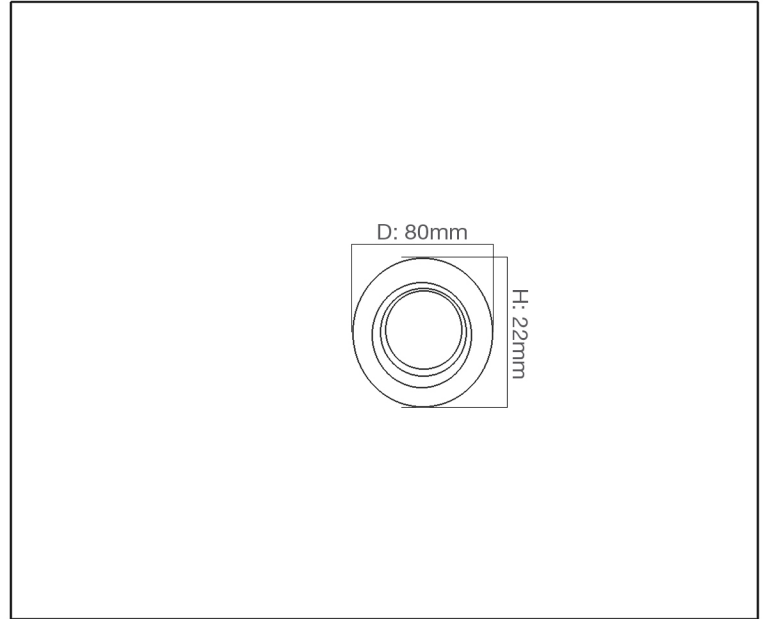

SYV[®]
design

SPOT LIGHT

TECHNICAL DATA SHEET - TERIN WHITE - 11737 - SPOT LIGHT

11737
Recessed Fitting
Lamp Type: G5.3 MR16
Wattage: 50W Max.

Product Description

Terin is an adjustable recessed spotlight frame for indoor installations such as in cabinets or on display to create accentuated and decorative lighting. The salient features of this spotlight are its minimal energy consumption, low emission of heat, and a longer lifespan.

Technical Data

Product Data	Spot Light
Wattage	50W
IP Rating	20
Material	Zinc alloy aluminium spotlight frame
Finish	White
Applications	Residential & Hospitality
Warranty	2 Years