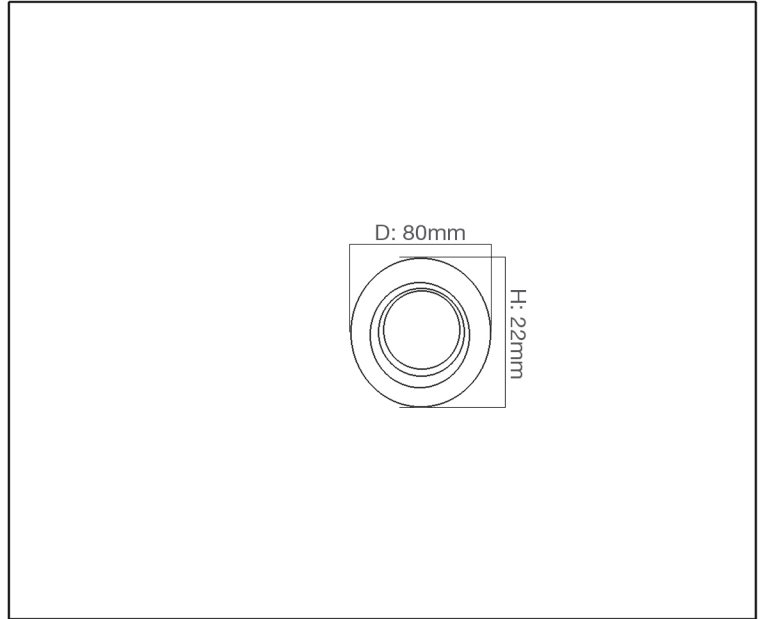

SYV[®]
design

SPOT LIGHT

TECHNICAL DATA SHEET - TERIN GOLD - 11738 - SPOT LIGHT

11738
Recessed Fitting
Lamp Type: G5.3 MR16
Wattage: 50W Max.

Product Description

Terin is an adjustable recessed spotlight frame for indoor installations such as in cabinets or on display to create accentuated and decorative lighting. The salient features of this spotlight are its minimal energy consumption, low emission of heat, and a longer lifespan.

Technical Data

Product Data	Spot Light
Wattage	50W
IP Rating	20
Material	Zinc alloy aluminium spotlight movable frame
Finish	Gold
Applications	Residential & Hospitality
Warranty	2 Years