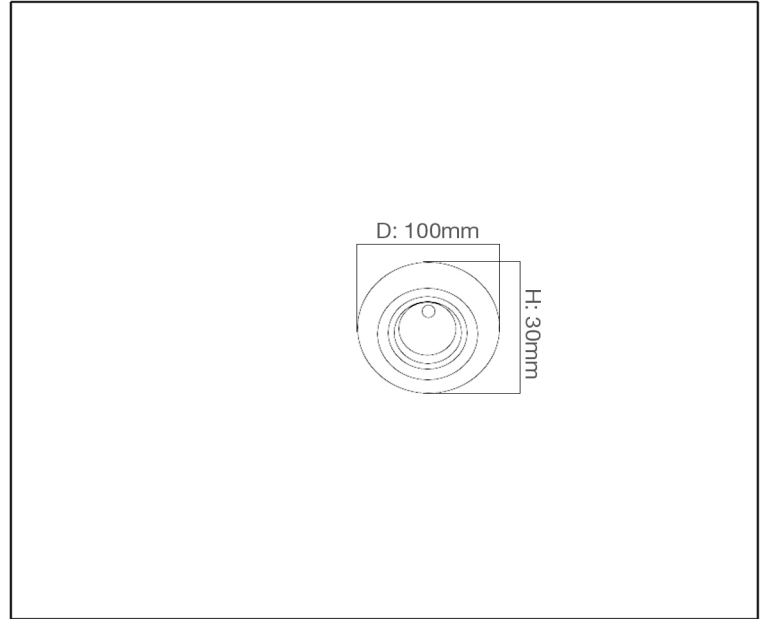

SYV[®]
design

SPOT LIGHT

TECHNICAL DATA SHEET - DOT WHITE - 11741 - SPOT LIGHT

11741
Recessed Fitting
Lamp Type: G5.3 MR16
Wattage: 50W

Product Description

Recessed spotlights are an ideal way to illuminate entire rooms or to accentuate specific areas. Dot comes with a high quality and elegant design that occupies little space. These spotlight frames are applicable for multiple interior spaces such as hotel, departments, store, home, restaurants etc.

Technical Data

Product Data	Spot Light
Wattage	50W
IP Rating	20
Material	Zinc Alloy frame + Iron spring
Finish	White
Applications	Residential & Hospitality
Warranty	3 Years