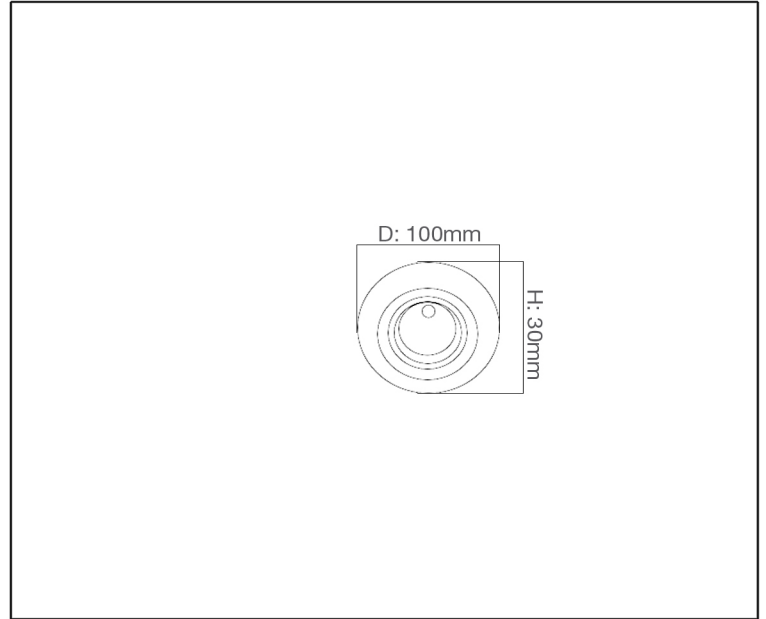

SYV<sup>®</sup>  
design

SPOT LIGHT

## TECHNICAL DATA SHEET - DOT GOLD - 11742 - SPOT LIGHT

11742  
Recessed Fitting  
Lamp Type: G5.3 MR16  
Wattage: 50W

### Technical Data

Product Data	Spot Light
Wattage	50W
IP Rating	20
Material	Zinc Alloy frame + Iron spring
Finish	Gold
Applications	Residential & Hospitality
Warranty	3 Years