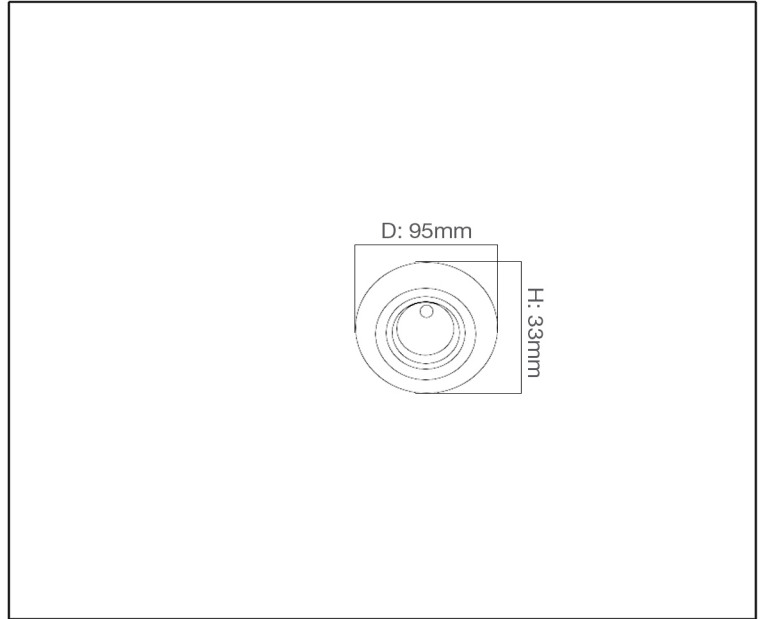

**SYV**<sup>®</sup>  
design

SPOT LIGHT

## TECHNICAL DATA SHEET - TELSAs GOLD - 11750 - SPOT LIGHT

11750  
Recessed Fitting  
Lamp Type: G5.3 MR16  
Wattage: 50W

### Technical Data

Product Data	Spot Light
Wattage	50W
IP Rating	20
Material	Zinc alloy aluminium spotlight frame
Finish	Gold
Applications	Residential & Hospitality
Warranty	1 Year