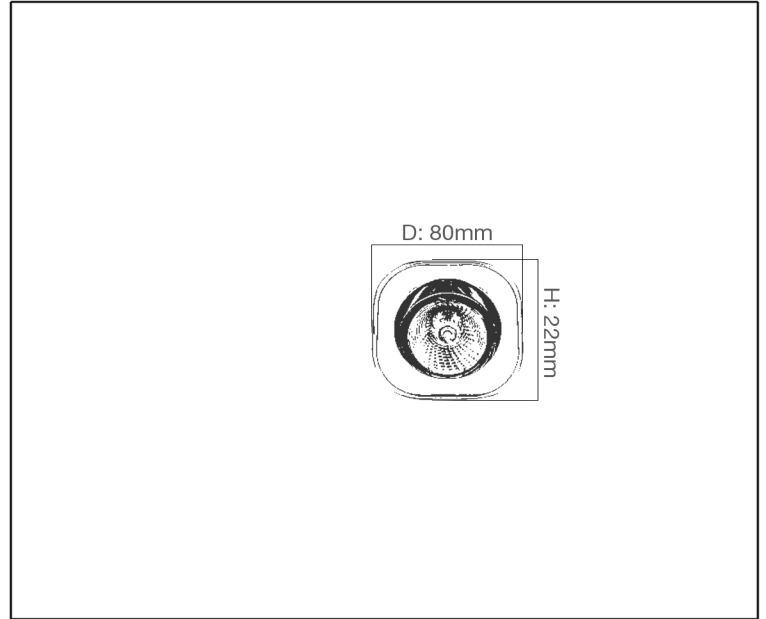

SYV[®]
design

SPOT LIGHT

TECHNICAL DATA SHEET - MOBIL SNN - 11752 - SPOT LIGHT

11752
Recessed Fitting
Lamp Type: G5.3 MR16
Wattage: 50W Max.

Product Description

Mobil Recessed spotlight frame has a modern design in striking finish that illuminates your interiors perfectly. As a versatile design, this round edged square spotlight fitting will look great in living room, kitchen or bathroom etc.

Technical Data

Product Data	Spot Light
Wattage	50W
IP Rating	20
Material	Zinc alloy aluminium spotlight frame
Finish	Chrome
Applications	Residential, Retail, Hospitality
Warranty	1 Year