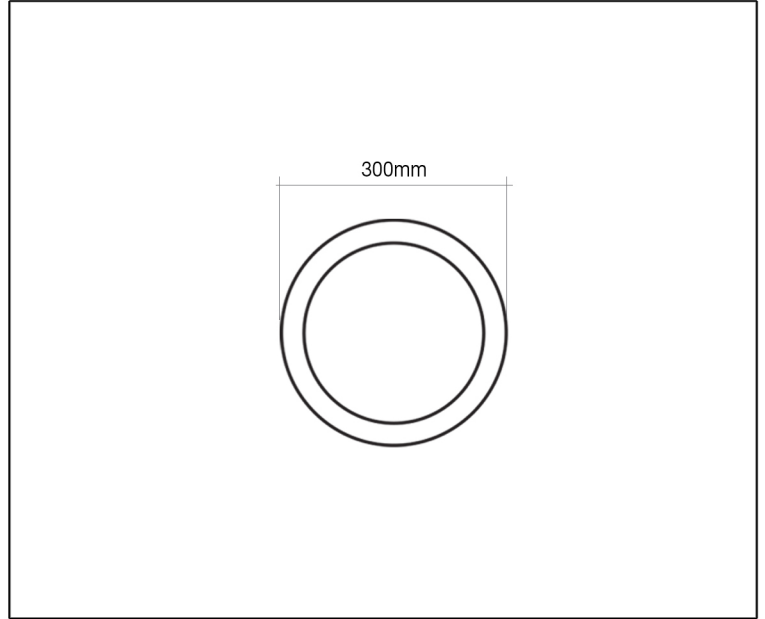

SYV[®]
design

CEILING LUMINAIRE

TECHNICAL DATA SHEET - LEADER CIRCLE - 11779 - WALL/CEILING LUMINAIRE

11779
E27
Rated input power: 23W Max
Input Voltage: 220-240V

Product Description

A modern bulkhead fitting with 1 x E27 lamp has aesthetic diffuser, with its reflector and glossy finish glass. The light that carries a fireproof body, is formed by black rubber gland and inside wire which will bright up your exterior atmosphere far more from your expectation. It serves many purposes. They welcome guests at your door, they light your way, they provide visual interest to architectural detailing and they show off your great taste.

Technical Data

Product Data	Wall/Ceiling Luminaire
Wattage	23W Max
IP Rating	66
Material	UV Stabilized + Body fireproof with rubber gland + Inside Wire + Diffuser + Reflector
Finish	Black
Warranty	5 Years
Applications	Residential, Outdoor