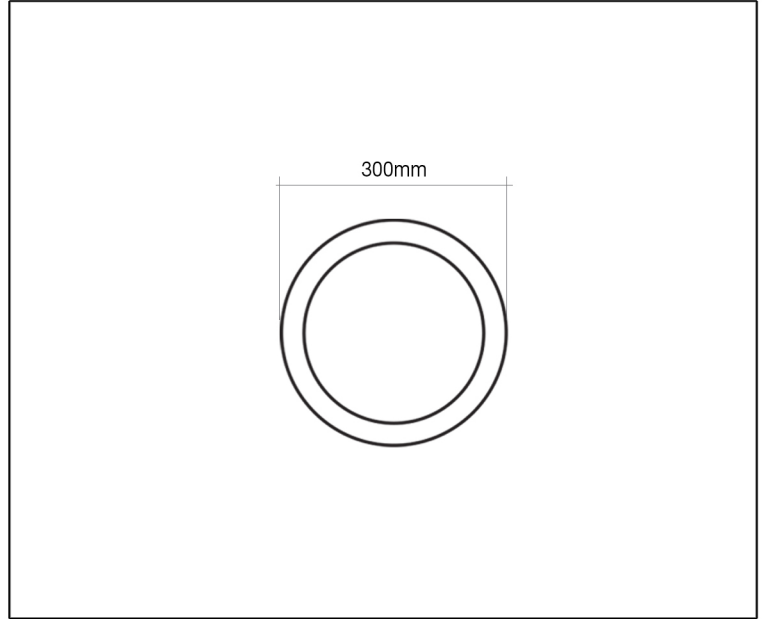

SYV[®]
design

CEILING LUMINAIRE

TECHNICAL DATA SHEET - LEADER CIRCLE-BU - 11787 - WALL/CEILING LUMINAIRE

11787
 LED with built-in motion sensor
 Rated input power: 16W
 Input Voltage: 220-240V

Product Description

A modern bulkhead fitting with LED lamp has aesthetic diffuser, with its reflector and glossy finish glass. The light that carries a fireproof body, is formed by black rubber gland and inside wire which will bright up your exterior atmosphere far more from your expectation. It serves many purposes. They welcome guests at your door, they light your way, they provide visual interest to architectural detailing and they show off your great taste.

Technical Data

Product Data	Wall/Ceiling Luminaire
Wattage	16W
IP Rating	66
Coverage Area	16 Mtr Max
Material	UV Stabilized + Body fireproof with rubber gland + Inside Wire + Diffuser + Reflector
Finish	Black/Blue
Warranty	5 Years
Applications	Residential, Outdoor