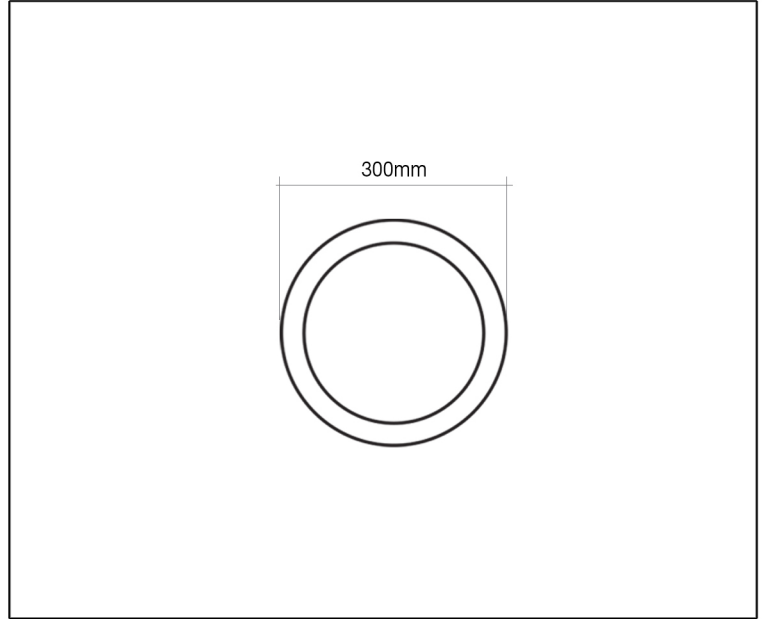

SYV[®]

CEILING LUMINAIRE

TECHNICAL DATA SHEET - LEADER CIRCLE-OR - 11788 - WALL/CEILING LUMINAIRE

11788
E27
Rated input power: 23W Max
Input Voltage: 220-240V

Product Description

A modern bulkhead fitting with 1 x E27 lamp has aesthetic diffuser, with its reflector and glossy finish glass. The light that carries a fireproof body, is formed by black rubber gland and inside wire which will bright up your exterior atmosphere far more from your expectation. It serves many purposes. They welcome guests at your door, they light your way, they provide visual interest to architectural detailing and they show off your great taste.

Technical Data

Product Data	Wall/Ceiling Luminaire
Wattage	23W Max
IP Rating	66
Material	UV Stabilized + Body fireproof with rubber gland + Inside Wire + Diffuser + Reflector
Finish	Black/Orange
Warranty	5 Years
Applications	Residential, Outdoor