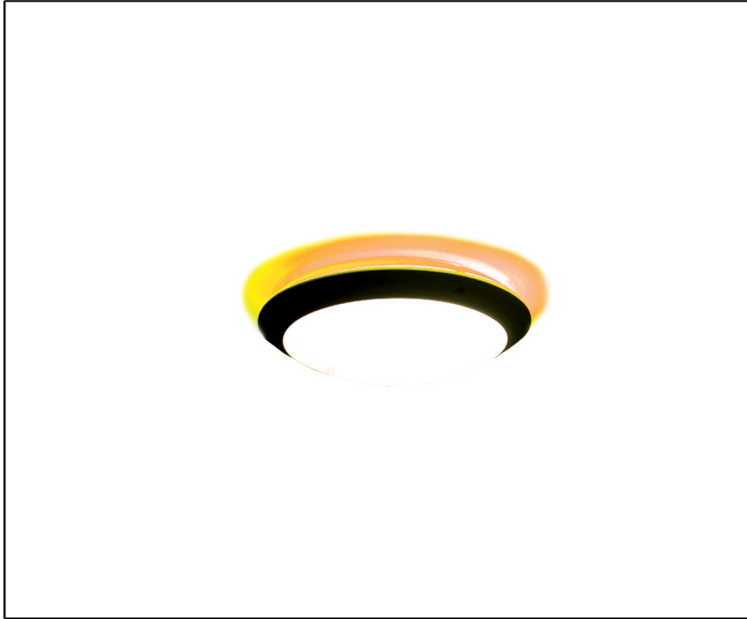

SYV[®]

CEILING LUMINAIRE

TECHNICAL DATA SHEET - LEADER CIRCLE-OR - 11788 - WALL/CEILING LUMINAIRE

11788
E27
Rated input power: 23W Max
Input Voltage: 220-240V

Product Description

A modern bulkhead fitting with 1 x E27 lamp has aesthetic diffuser, with its reflector and glossy finish glass. The light that carries a fireproof body, is formed by black rubber gland and inside wire which will bright up your exterior atmosphere far more from your expectation. It serves many purposes. They welcome guests at your door, they light your way, they provide visual interest to architectural detailing and they show off your great taste.

Technical Data

Product Data	Wall/Ceiling Luminaire
Wattage	23W Max
IP Rating	66
Material	UV Stabilized + Body fireproof with rubber gland + Inside Wire + Diffuser + Reflector
Finish	Black/Orange
Warranty	5 Years
Applications	Residential, Outdoor