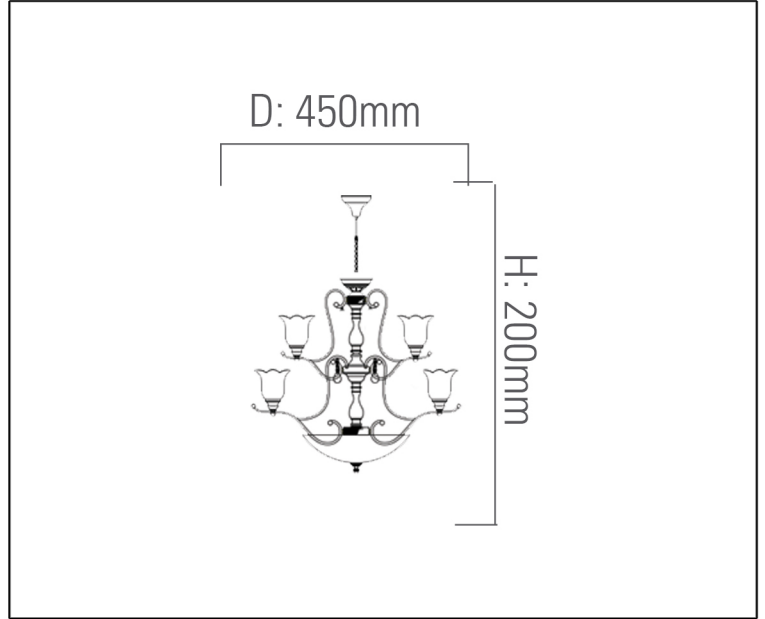

Syv[®]
design

CLASSIC CHANDELIERS

TECHNICAL DATA SHEET - BRUNO - 11878 - CLASSIC CHANDELIER

14878
Suspended Mounted
Lamp Type: E27 x 8
Rated input power: 60W Max

Product Description

Stylish and stunning, this chandelier is ideal for a variety of spaces and decors. It provides ample of warm light that adds a unique ambience to your rooms.

Technical Data

Product Data	Classic Chandelier
Wattage	60W
IP Rating	20
Material	Metal body + Glass shades
Finish	Hand-brushed in silver & brown
Applications	Residential & Hospitality
Warranty	N/A