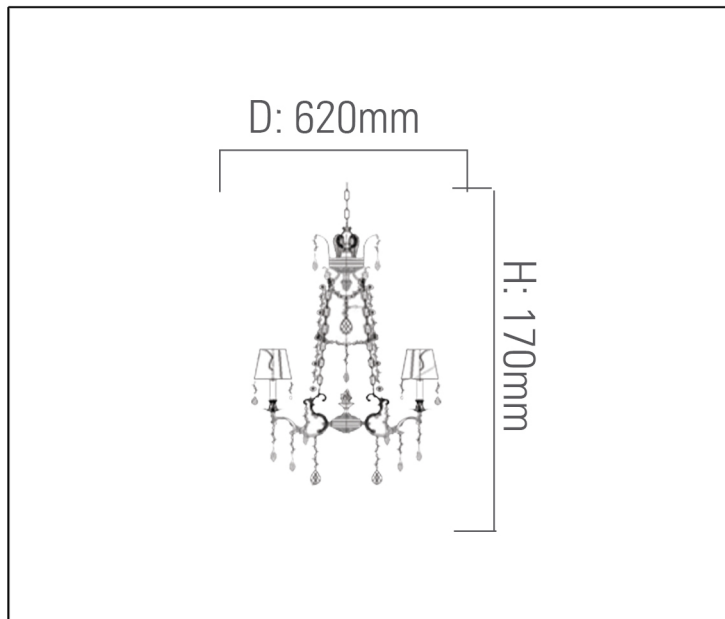

SYV[®]
design

CRYSTAL CHANDELIERS

TECHNICAL DATA SHEET - CASCATA - 11884 - CRYSTAL CHANDELIER

11884
Suspended Mounted
Lamp Type: E14 x 6
Rated input power: 40W Max

Product Description

Nothing is quite as elegant as the fine Crystal Chandeliers that gives sparkle to brilliant evenings to your interiors. This beautiful chandelier is decorated and draped with crystal that capture and reflect the light of the candle bulbs with its cream fabric shade.

Technical Data

Product Data	Crystal Chandelier
Wattage	40W
IP Rating	20
Material	Chrome plated body + K9 Crystal + Fabric shades
Finish	Chrome
Applications	Residential & Hospitality
Warranty	N/A