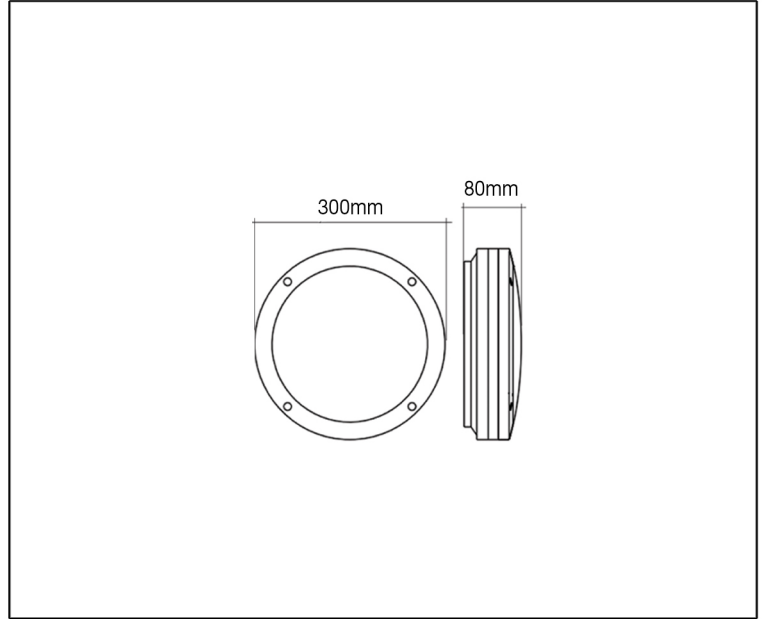

## TECHNICAL DATA SHEET - ZELDA R - 12107 - WALL/CEILING LIGHT

12107  
2 x E27  
Rated input power: 2 x 18W Max  
Input Voltage: 220-240V

### Product Description

Express your style with the sleek, modern wall/ceiling mounted fitting, Zeida-R. The simple round shape glass in mat-finished is ideal for lighting modern exteriors. This die-cast aluminum lamp with diffuser made of opal PC provides a pleasant continuity of your outdoor such as porticoes, gardens and etc.

### Technical Data

Product Data	Wall/Ceiling Light
Wattage	2 x 18W Max
IP Rating	54
Material	Die cast aluminium + Opal PC diffuser
Finish	Dark Grey
Warranty	3 Years
Applications	Residential, Outdoor