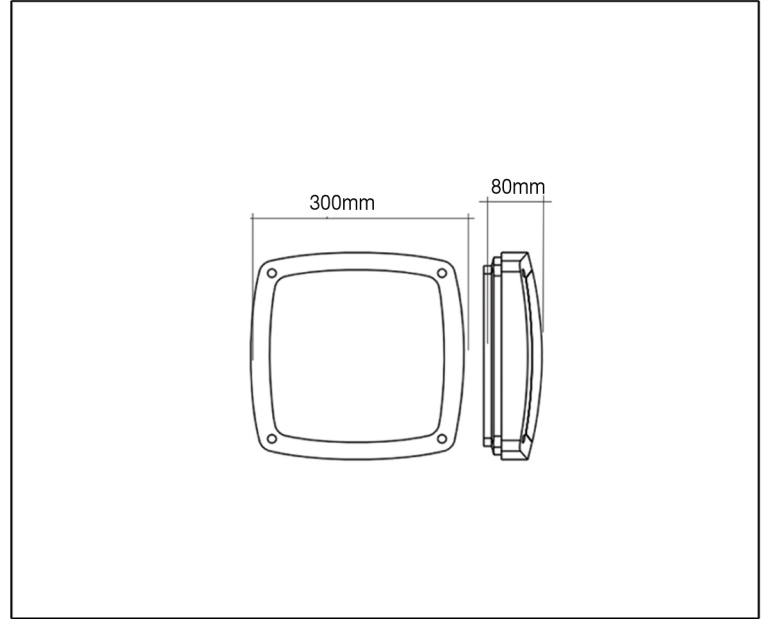

## TECHNICAL DATA SHEET - ZELDA S - 12108 - WALL/CEILING LIGHT

12108  
2 x E27  
Rated input power: 2 x 18W Max  
Input Voltage: 220-240V

### Product Description

Express your style with the sleek, modern wall/ceiling mounted fitting, Zeida-R. The simple round shape glass in mat-finished is ideal for lighting modern exteriors. This die-cast aluminum lamp with diffuser made of opal PC provides a pleasant continuity of your outdoor such as porticoes, gardens and etc.

### Technical Data

Product Data	Wall/Ceiling Light
Wattage	2 x 18W Max
IP Rating	54
Material	Die cast aluminium + Opal PC diffuser
Finish	Dark Grey
Warranty	3 Years
Applications	Residential, Outdoor