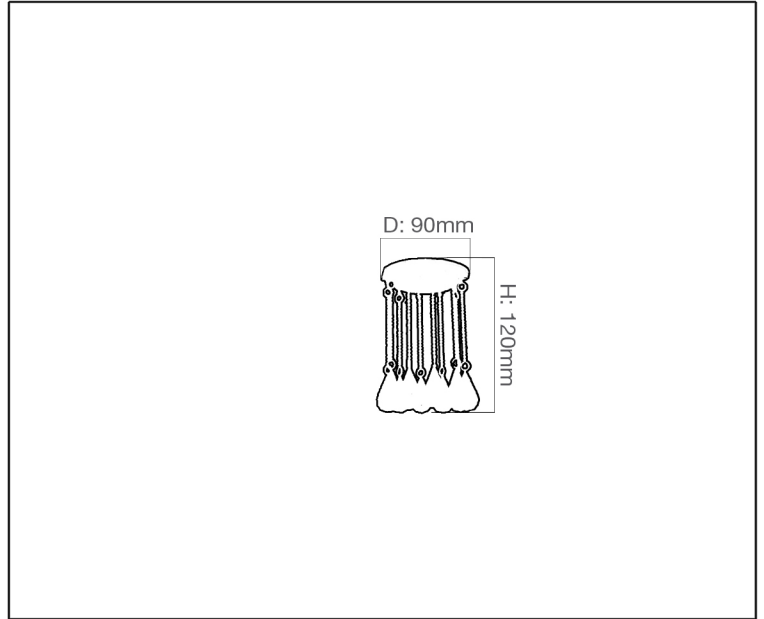

SYV[®]
design

SPOT LIGHT

TECHNICAL DATA SHEET - KRISTALL - 12906 - SPOT LIGHT

12906
Recessed Fitting
Lamp Type: MR 16/LED
Wattage: 50W

Product Description

Kristall is an elegant, unique design decorated with crystal chains. These recessed spotlight fittings are polished chrome, surrounds with crystal drops suspended around the frame that creates a stylish look and can be treated as a decorative piece to your interior's ceilings.

Technical Data

Product Data	Spot Light
Wattage	50W
IP Rating	20
Material	Aluminum body + Crystals
Finish	Chrome
Applications	Residential & Hospitality
Warranty	1 Year