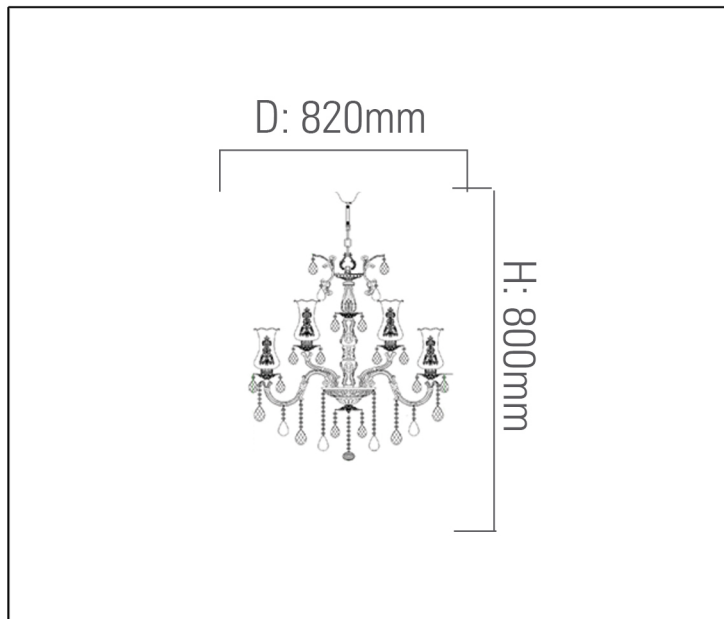

**SYV**<sup>®</sup>  
design

CRYSTAL CHANDELIERS

TECHNICAL DATA SHEET - BELLINO - 12981 - CRYSTAL CHANDELIER

12981  
Suspended Mounted  
Lamp Type: E14 x 12  
Rated input power: 40W Max

**Product Description**

**Technical Data**

Product Data	Crystal Chandelier
Wattage	40W
IP Rating	20
Material	Crystals+Aluminium body+Glass Shades
Finish	Turkish hand-painted in Gold & Brass
Applications	Residential & Hospitality
Warranty	N/A