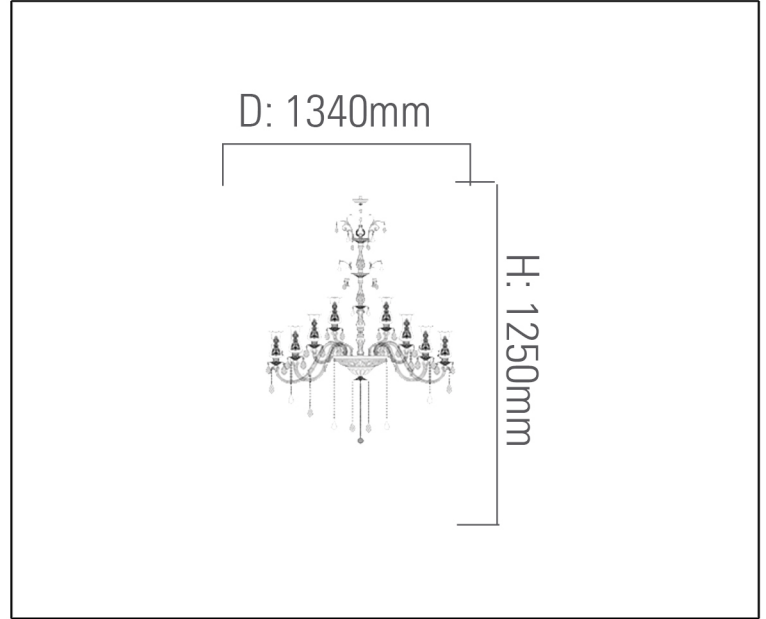

SYV[®]
design

CRYSTAL CHANDELIERS

TECHNICAL DATA SHEET - MOLTO - 12982 - CRYSTAL CHANDELIER

12982
Suspended Mounted
Lamp Type: E14 x 32
Rated input power: 40W Max

Product Description

Dripping with shimmering crystals, this chandelier brings a grand & luxurious allure to your décor. This stunning piece, featuring elaborate scroll work of Turks. Each light sits at the end of a brass finish arm, and is surrounded by glass and crystals.

Technical Data

Product Data	Crystal Chandelier
Wattage	40W
IP Rating	20
Material	Crystals+Aluminium body+Glass Shades
Finish	Turkish hand-painted in Gold & Brass
Applications	Residential & Hospitality
Warranty	N/A