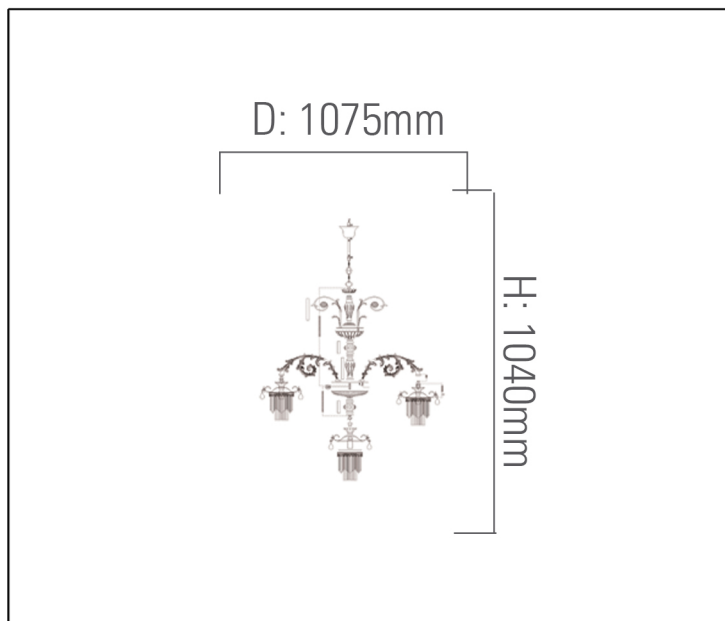

## TECHNICAL DATA SHEET - VEZZOSO 9 - 12984 - CRYSTAL CHANDELIER

12984  
Suspended Mounted  
Lamp Type: E14 x 9  
Rated input power: 40W Max

### Technical Data

Product Data	Crystal Chandelier
Wattage	40W
IP Rating	20
Material	Handmade crystals + Glass shades
Finish	Turkish Hand-paint in alloy color
Applications	Residential & Hospitality
Warranty	N/A