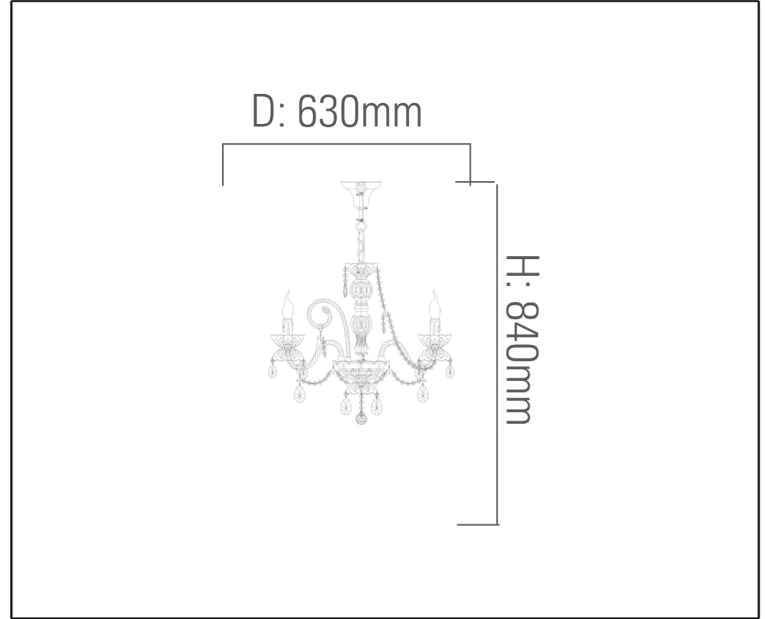

**SYV**<sup>®</sup>  
design

CRYSTAL CHANDELIERS

## TECHNICAL DATA SHEET - AUREO 12 - 13056 - CRYSTAL CHANDELIER

13056  
Suspended Mounted  
Lamp Type: E14 x 12  
Rated input power: 40W Max

### Technical Data

Product Data	Crystal Chandelier
Wattage	40W
IP Rating	20
Material	Crystals + Bronze & Gold body
Finish	Bronze & Gold
Applications	Residential & Hospitality
Warranty	N/A