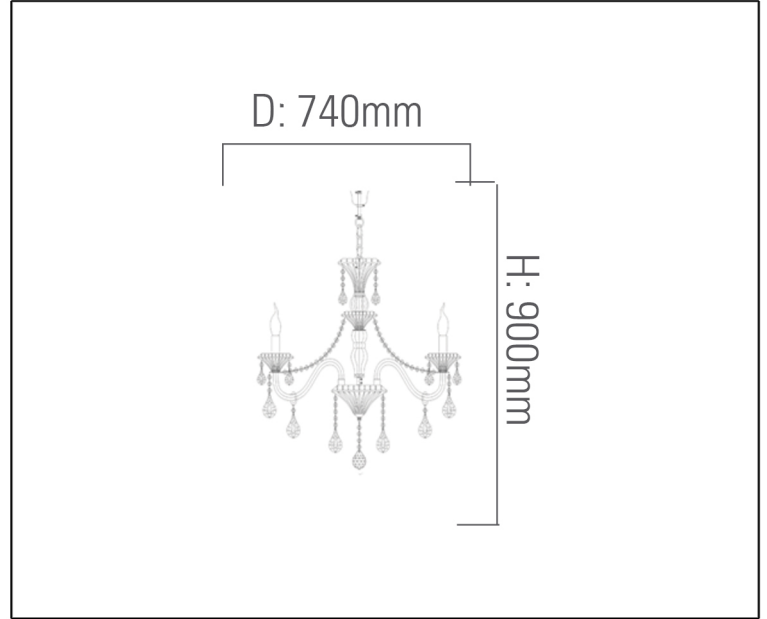

**SYV**<sup>®</sup>  
design

CRYSTAL CHANDELIERS

## TECHNICAL DATA SHEET - FUMO 8 - 13057 - CRYSTAL CHANDELIER

13057  
Suspended Mounted  
Lamp Type: E14 x 8  
Rated input power: 40W Max

### Technical Data

Product Data	Crystal Chandelier
Wattage	40W
IP Rating	20
Material	Smoky Crystals + Smoky grey color glass body
Finish	Grey
Applications	Residential & Hospitality
Warranty	N/A