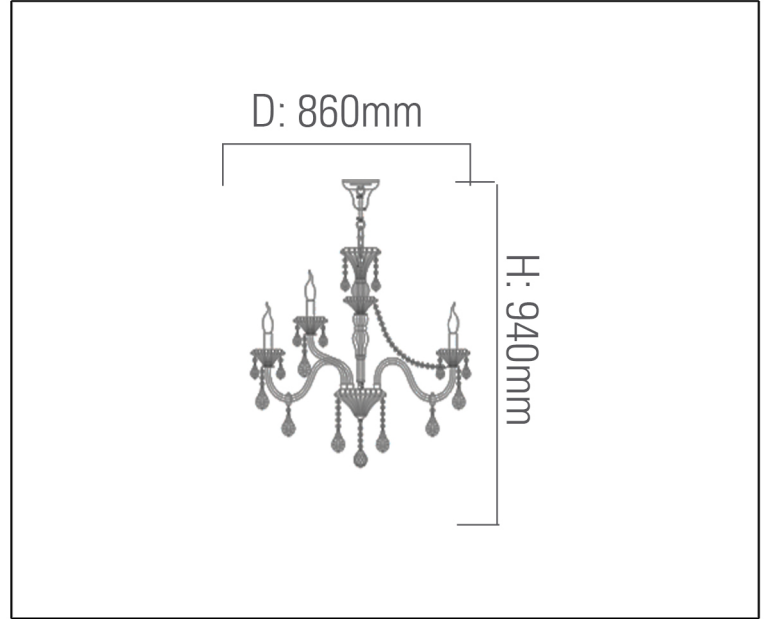

SYV[®]
design

CRYSTAL CHANDELIERS

TECHNICAL DATA SHEET - FUMO 15 - 13058 - CRYSTAL CHANDELIER

13058
Suspended Mounted
Lamp Type: E14 x 15
Rated input power: 40W Max

Product Description

Beautiful crystals paired with smoky grey finish, this collection that will surely provide a touch of modern and unique design that will add elegance to your room.

Technical Data

Product Data	Crystal Chandelier
Wattage	40W
IP Rating	20
Material	Smoky Crystals + Smoky grey color glass body
Finish	Grey
Applications	Residential & Hospitality
Warranty	N/A