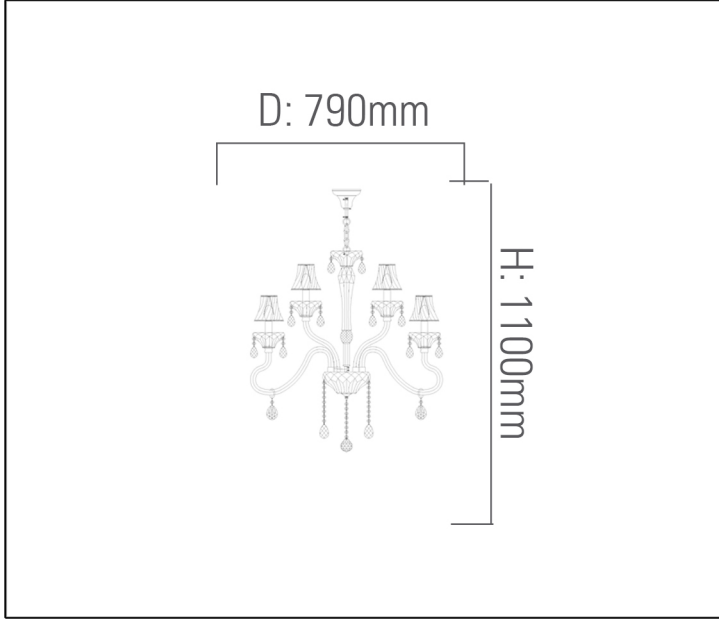

SYV[®]
design

CRYSTAL CHANDELIERS

TECHNICAL DATA SHEET - DORO - 13059 - CRYSTAL CHANDELIER

13059
Suspended Mounted
Lamp Type: E14 x 15
Rated input power: 40W Max

Product Description

Doro adds a fine touch to your indoors with gold finish and candle sleeves along with its velvet fabric and decorative crystals.

Technical Data

Product Data	Crystal Chandelier
Wattage	40W
IP Rating	20
Material	Crystals + Gold body + Beige Fabric shades
Finish	Gold + Beige
Applications	Residential & Hospitality
Warranty	N/A