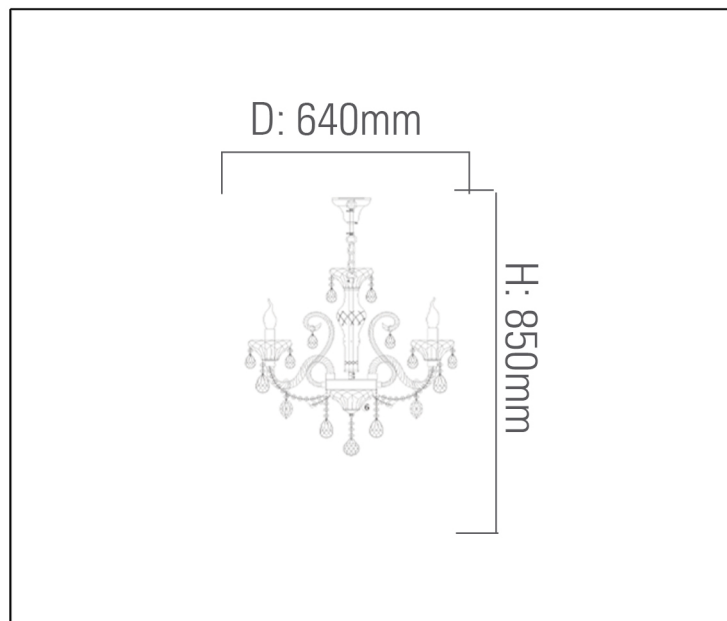

## TECHNICAL DATA SHEET - CROMO 6 - 13060 - CRYSTAL CHANDELIER

13060  
Suspended Mounted  
Lamp Type: E14 x 6  
Rated input power: 40W Max

### Technical Data

Product Data	Crystal Chandelier
Wattage	40W
IP Rating	20
Material	Crystals + Nickel plated body
Finish	Silver
Applications	Residential & Hospitality
Warranty	N/A