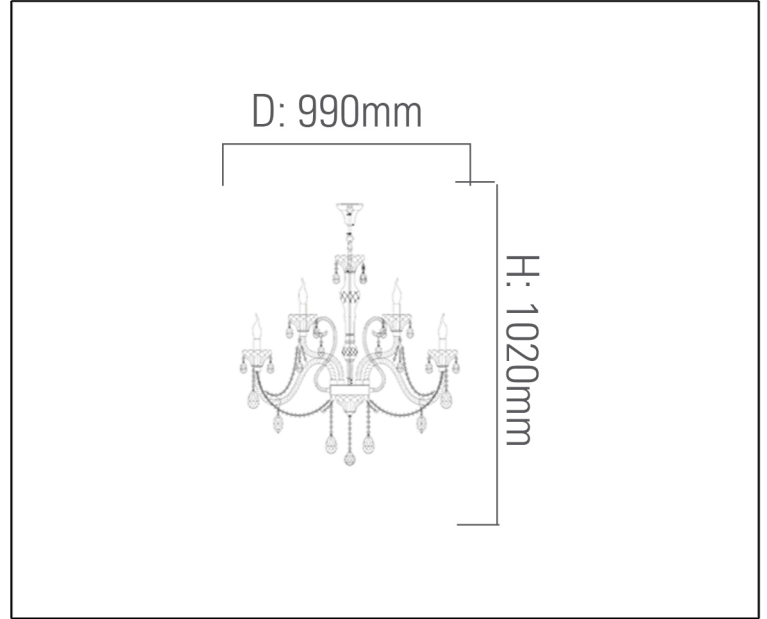

**SYV**<sup>®</sup>  
design

CRYSTAL CHANDELIERS

## TECHNICAL DATA SHEET - CROMO 18 - 13061 - CRYSTAL CHANDELIER

13061  
Suspended Mounted  
Lamp Type: E14 x 18  
Rated input power: 40W Max

### Technical Data

Product Data	Crystal Chandelier
Wattage	40W
IP Rating	20
Material	Crystals + Chrome plated body
Finish	Chrome
Applications	Residential & Hospitality
Warranty	N/A