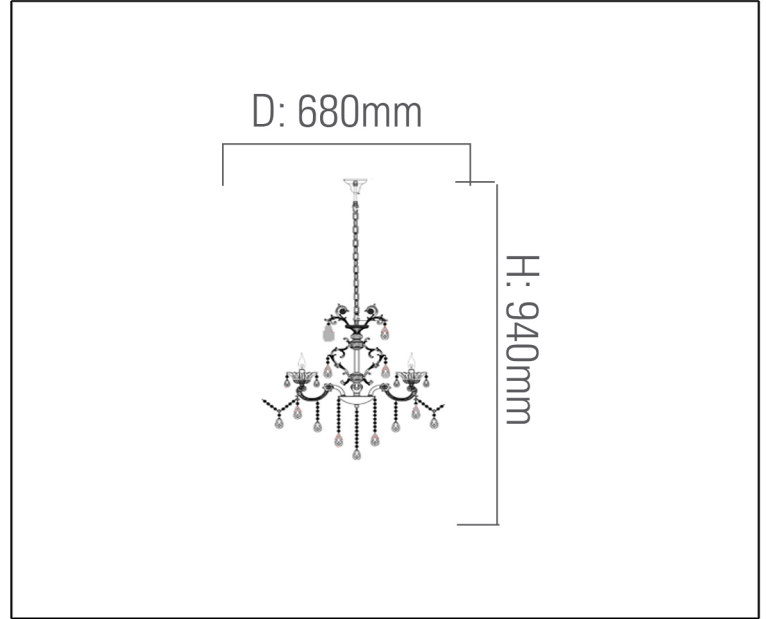

**SYV**<sup>®</sup>  
design

CRYSTAL CHANDELIERS

## TECHNICAL DATA SHEET - SOPRA 6 - 13070 - CRYSTAL CHANDELIER

13070  
Suspended Mounted  
Lamp Type: E14 x 6  
Rated input power: 40W Max

### Technical Data

Product Data	Crystal Chandelier
Wattage	40W
IP Rating	20
Material	Crystals + Hand-painted metal bronze body
Finish	Bronze
Applications	Residential & Hospitality
Warranty	N/A