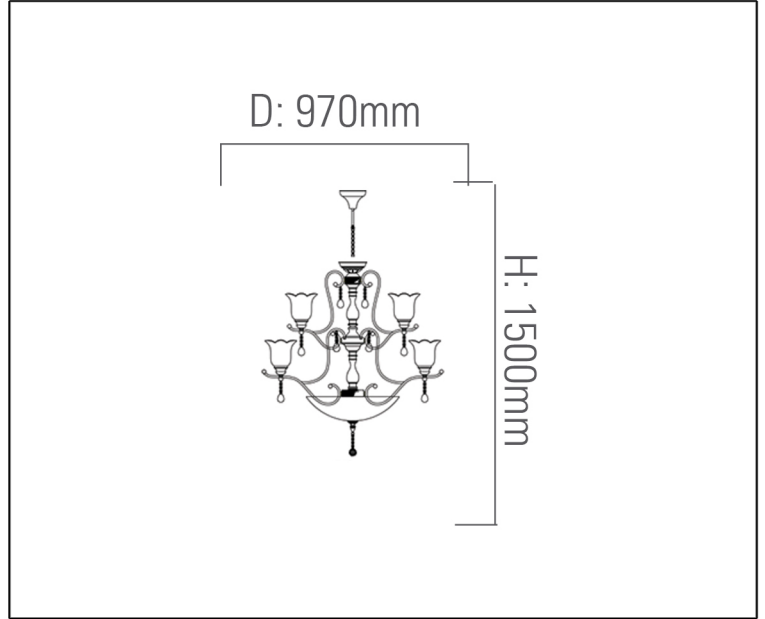

SYV[®]
design

CRYSTAL CHANDELIERS

TECHNICAL DATA SHEET - BRAMOSO - 13074 - CRYSTAL CHANDELIER

13074
Suspended Mounted
Lamp Type: E27 x 15
Rated input power: 40W Max

Product Description

This wonderful 3-tier champagne crystal chandelier will bring elegance to a dining/living room or entry way. Antique walnut finish arms gleam among fifteen lights and dazzling rosewood crystals.

Technical Data

Product Data	Crystal Chandelier
Wattage	40W
IP Rating	20
Material	Hand-brushed arms + Crystals + Glass shades
Finish	Rosewood + Gold
Applications	Residential & Hospitality
Warranty	N/A