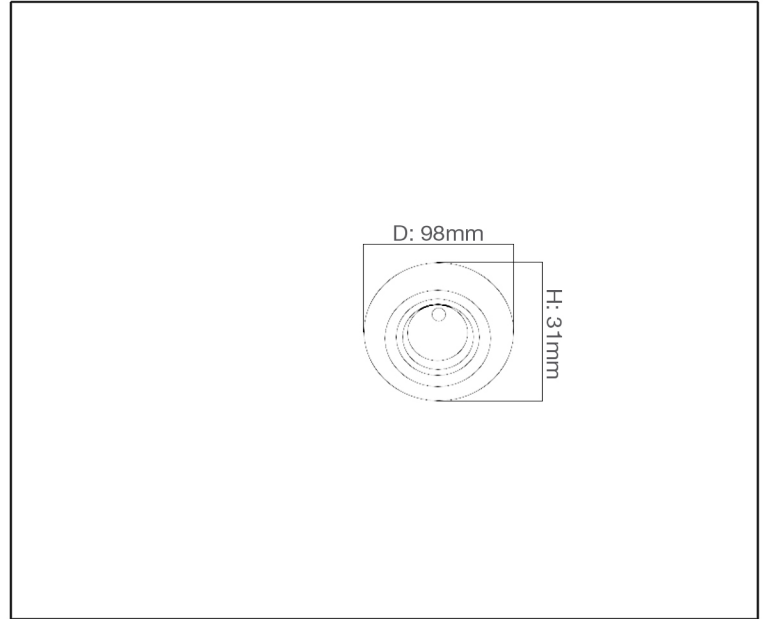

SYV[®]
design

SPOT LIGHT

TECHNICAL DATA SHEET - TETTO-WHITE - 13493 - SPOT LIGHT

13493
Ceiling Mounted
Lamp Type: MR 16/COB LED
Wattage: 50W

Product Description

Tetto recessed spot light is characterized by simple and unique design. It reflects your elegant taste and ensures to illuminate your interior spaces properly. Tetto looks great in a variety of interior settings such as: home, gallery, clothing stores, boutiques, art exhibition, hotel and other commercial areas.

Technical Data

Product Data	Spot Light
Wattage	50W
IP Rating	20
Material	Aluminium body
Finish	White
Applications	Residential, Retail, Hospitality
Warranty	5 Years