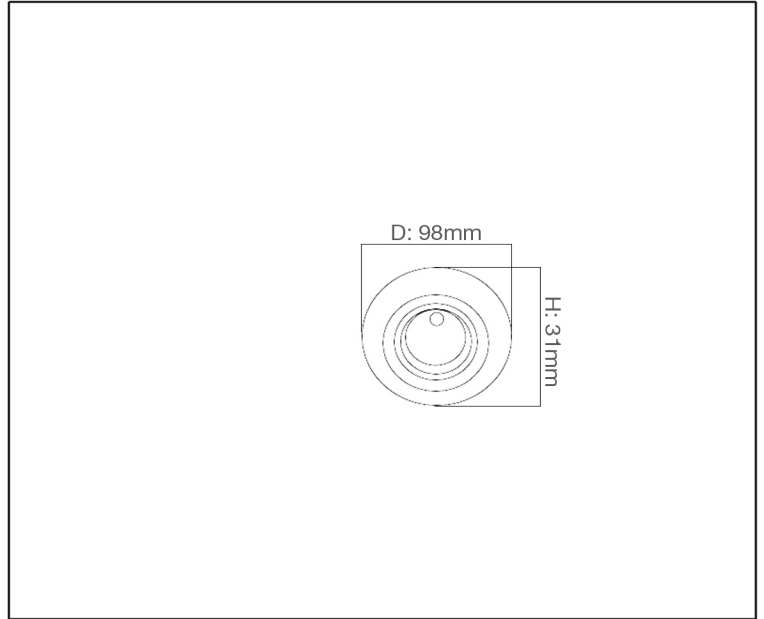

SYV[®]
design

SPOT LIGHT

TECHNICAL DATA SHEET - TETTO-GOLD - 13494 - SPOT LIGHT

13494
Ceiling Mounted
Lamp Type: MR 16/COB LED
Wattage: 50W

Product Description

Tetto recessed spot light is characterized by simple and unique design. It reflects your elegant taste and ensures to illuminate your interior spaces properly. Tetto looks great in a variety of interior settings such as: home, gallery, clothing stores, boutiques, art exhibition, hotel and other commercial areas.

Technical Data

Product Data	Spot Light
Wattage	50W
IP Rating	20
Material	Aluminium body
Finish	Gold
Applications	Residential, Retail, Hospitality
Warranty	5 Years