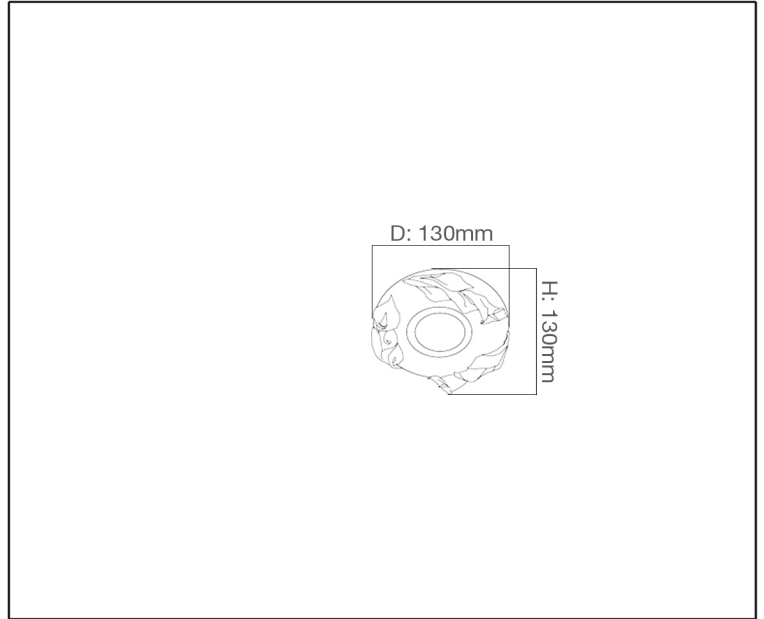

Syv[®]
design

SPOT LIGHT

TECHNICAL DATA SHEET - UNICO - 13497 - SPOT LIGHT

13497
Ceiling Mounted
Lamp Type: MR 16/COB LED
Wattage: 50W

Product Description

Unico is a stylish ceramic white recessed spotlight with brilliant floral cuts. A great effort and details has gone into this design to make it perfect for modern interior settings. Unico is excellent to give your room a beautiful revamp choice.

Technical Data

Product Data	Spot Light
Wattage	50W
IP Rating	20
Material	Ceramic
Finish	White
Applications	Residential, Retail, Hospitality
Warranty	5 Years