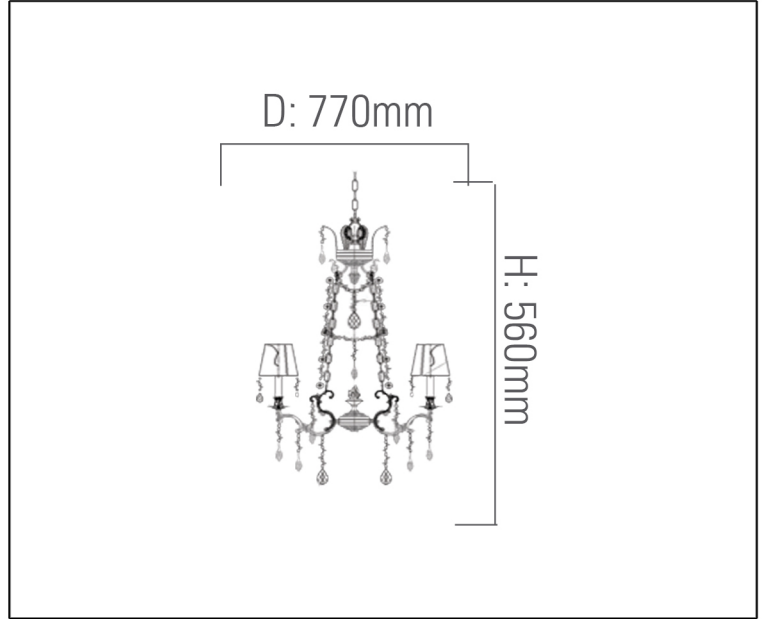

SYV[®]
design

CRYSTAL CHANDELIERS

TECHNICAL DATA SHEET - FIORI - 13505 - CRYSTAL CHANDELIER

13505
Suspended Mounted
Lamp Type: E14 x 8
Rated input power: 40W Max

Product Description

Fiori simply brings glamour to all your indoors. With crystal droplets and fabric shades, this collection adds an elegant touch of lighting to your interiors.

Technical Data

Product Data	Crystal Chandelier
Wattage	40W
IP Rating	20
Material	Crystals + Hand painted White & Pink metal body + Fabric Shades
Finish	White, Pink, Purple
Applications	Residential & Hospitality
Warranty	N/A