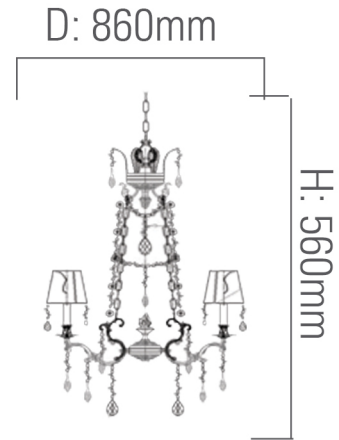

**Syv**<sup>®</sup>  
design

CRYSTAL CHANDELIERS

## TECHNICAL DATA SHEET - OMBROSO - 13507 - CRYSTAL CHANDELIER

13507  
Suspended Mounted  
Lamp Type: E14 x 8  
Rated input power: 40W Max

### Technical Data

Product Data	Crystal Chandelier
Wattage	40W
IP Rating	20
Material	Crystals + Gold body + Fabric shades
Finish	Gold
Applications	Residential & Hospitality
Warranty	N/A