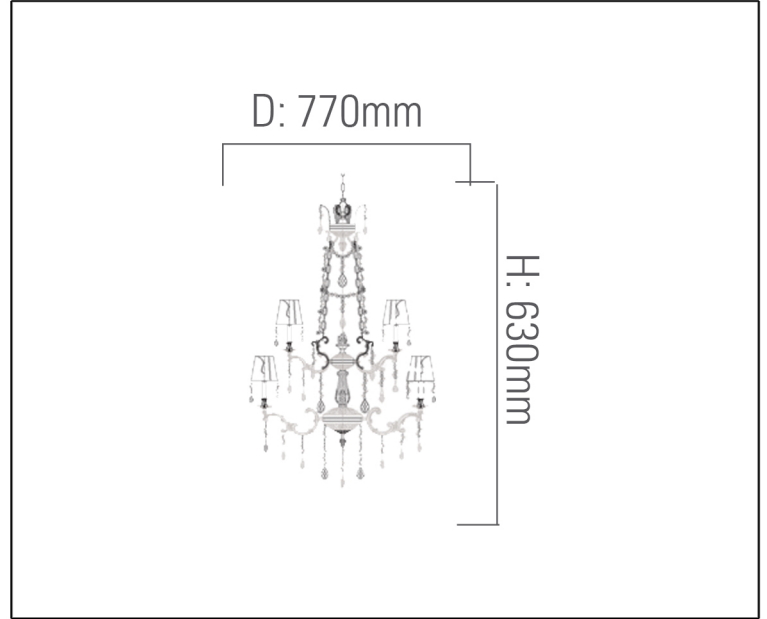

## TECHNICAL DATA SHEET - TURBIT 15 - 13511 - CRYSTAL CHANDELIER

13511  
Suspended Mounted  
Lamp Type: E14 x 15  
Rated input power: 40W Max

### Technical Data

Product Data	Crystal Chandelier
Wattage	40W
IP Rating	20
Material	Crystals + Bronze body + Fabric shades
Finish	Gold
Applications	Residential & Hospitality
Warranty	N/A