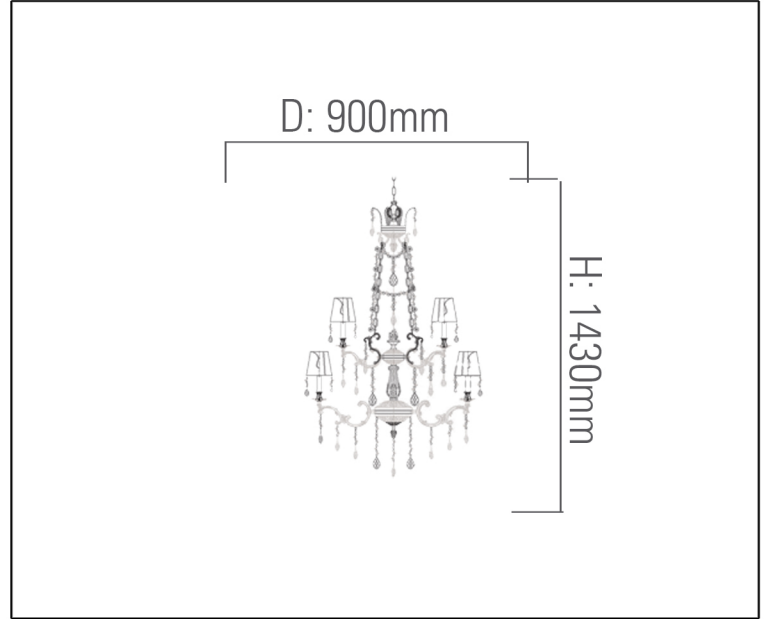

SYV[®]
design

CRYSTAL CHANDELIERS

TECHNICAL DATA SHEET - VERDE 12 - 13518 - CRYSTAL CHANDELIER

13518
Suspended Mounted
Lamp Type: E14 x 12
Rated input power: 40W Max

Product Description

A chic design with a luxurious style is a perfect item to bring a soft yet glamorous touch into modern and traditional homes alike. This chandelier features the golden body with elegantly curving arms. However, this beautiful fitting receives a strikingly contemporary update in the form of genuine green, pink & white pearls rolling down the body with green shades that add a classic touch.

Technical Data

Product Data	Crystal Chandelier
Wattage	40W
IP Rating	20
Material	Crystals + Pearls + Fabric shades
Finish	Hand painted gold + green
Applications	Residential & Hospitality
Warranty	N/A