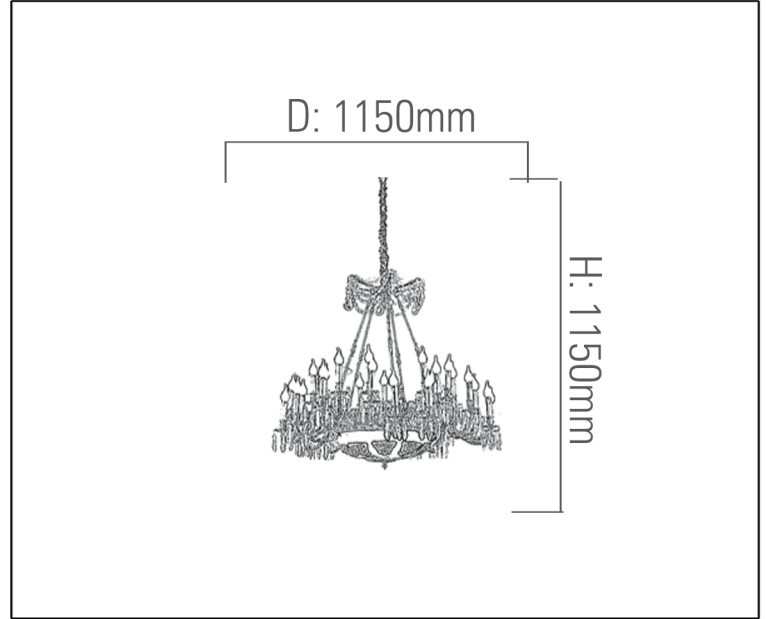

SYV[®]
design

CRYSTAL CHANDELIERS

TECHNICAL DATA SHEET - OMBRA 12 - 13520 - CRYSTAL CHANDELIER

13520
Suspended Mounted
Lamp Type: E14 x 30
Rated input power: 40W Max

Product Description

Ombra brings you the antique look with modern design. The 30 lamp holders act as candles illuminating any large area. The unique combination of brass with crystals and black finish promises a second look by any guest.

Technical Data

Product Data	Crystal Chandelier
Wattage	40W
IP Rating	20
Material	Hand-made Crystals+Hand-painted body
Finish	Gold and Black
Applications	Residential & Hospitality
Warranty	N/A