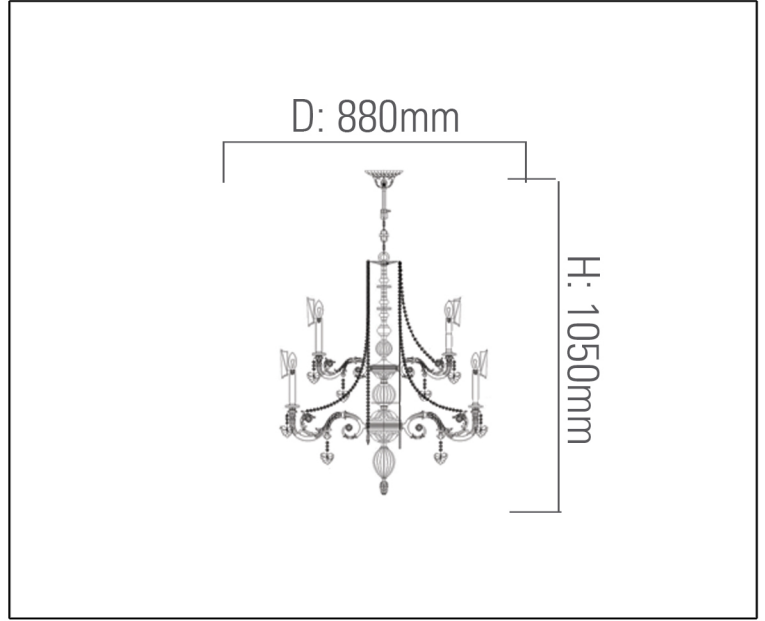

**Syv**<sup>®</sup>  
design

CRYSTAL CHANDELIERS

TECHNICAL DATA SHEET - GUSCO 12 - 13521 - CRYSTAL CHANDELIER

13521  
Suspended Mounted  
Lamp Type: E14 x 12  
Rated input power: 40W Max

**Product Description**

**Technical Data**

Product Data	Crystal Chandelier
Wattage	40W
IP Rating	20
Material	Hand-made Crystal beads+Fabric shades
Finish	Gold
Applications	Residential & Hospitality
Warranty	N/A