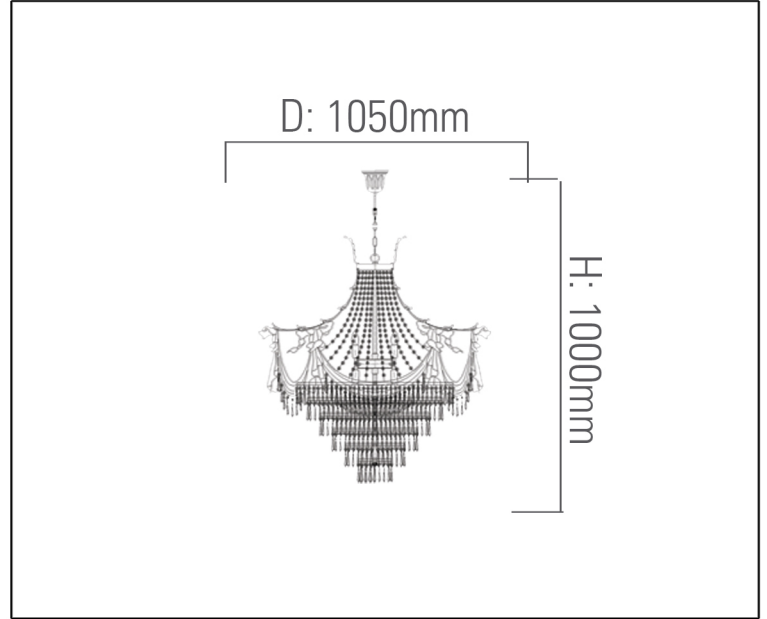

SYV[®]
design

CRYSTAL CHANDELIERS

TECHNICAL DATA SHEET - FARFALLA - 13524 - CRYSTAL CHANDELIER

13524
Suspended Mounted
Lamp Type: E14 x 12
Rated input power: 40W Max

Product Description

Beautiful shine and elegant lights are a sign of style and personality. Farfalla Chandeliers is one of the finest lighting elements. They elicit its beautiful clear crystals and enchant any room with beauty and elegance. By the reflection of the crystals, they provide an unusual and fascinating play of light.

Technical Data

Product Data	Crystal Chandelier
Wattage	40W
IP Rating	20
Material	Hand-made crystals+Hand-painted body
Finish	Brass + Gold
Applications	Residential & Hospitality
Warranty	N/A