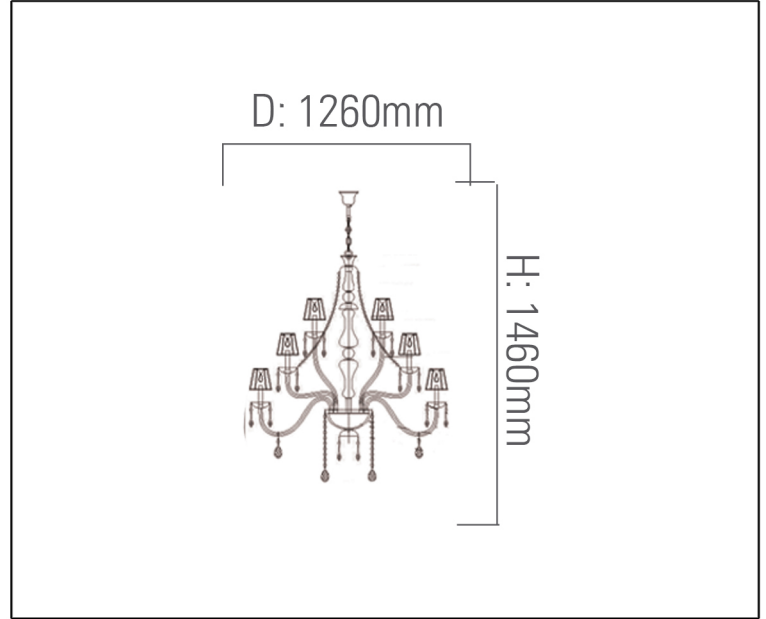

SYV[®]
design

CRYSTAL CHANDELIERS

TECHNICAL DATA SHEET - COLLINA - 13525 - CRYSTAL CHANDELIER

13525
Suspended Mounted
Lamp Type: E14 x 30
Rated input power: 40W Max

Product Description

A chic design with luxurious style and is the perfect item to bring a soft yet glamorous touch into modern and traditional home. This chandelier features the green body with elegantly curving arms. This beautiful fitting has genuine green, pink & white pearls rolling down the body with green fabric shades that add a classic touch.

Technical Data

Product Data	Crystal Chandelier
Wattage	40W
IP Rating	20
Material	Crystals + Pearls + Fabric shades
Finish	Hand painted gold + green
Applications	Residential & Hospitality
Warranty	25 Years