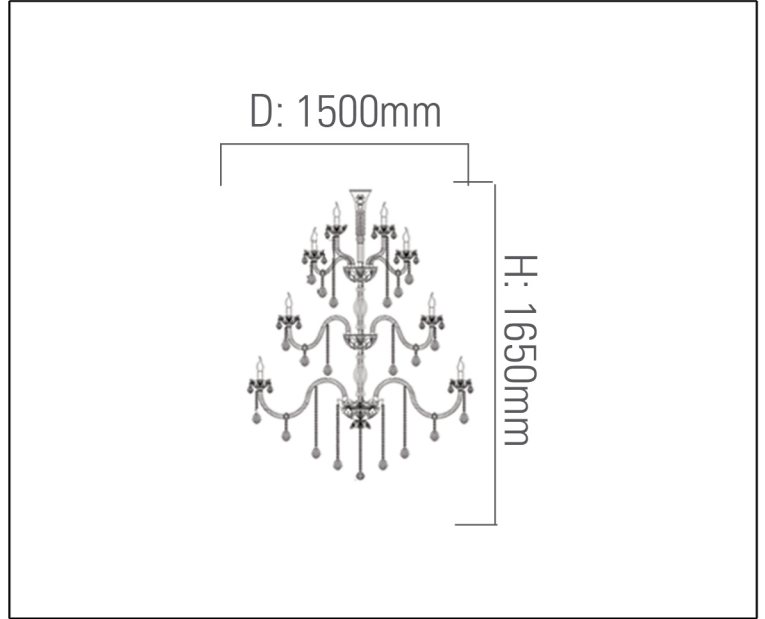

Syv[®]
design

CRYSTAL CHANDELIERS

TECHNICAL DATA SHEET - ENORME - 13563 - CRYSTAL CHANDELIER

13563
Suspended Mounted
Lamp Type: E14 x 40
Rated input power: 40W Max

Product Description

New authentic, all crystal chandelier sparkles brilliance to all your evenings. This chandelier features glass tube arms that lends a special atmosphere anywhere it is placed.

Technical Data

Product Data	Crystal Chandelier
Wattage	40W
IP Rating	20
Material	Hand-made Crystals + Clear glass base + Chrome body
Finish	Chrome
Applications	Residential & Hospitality
Warranty	N/A