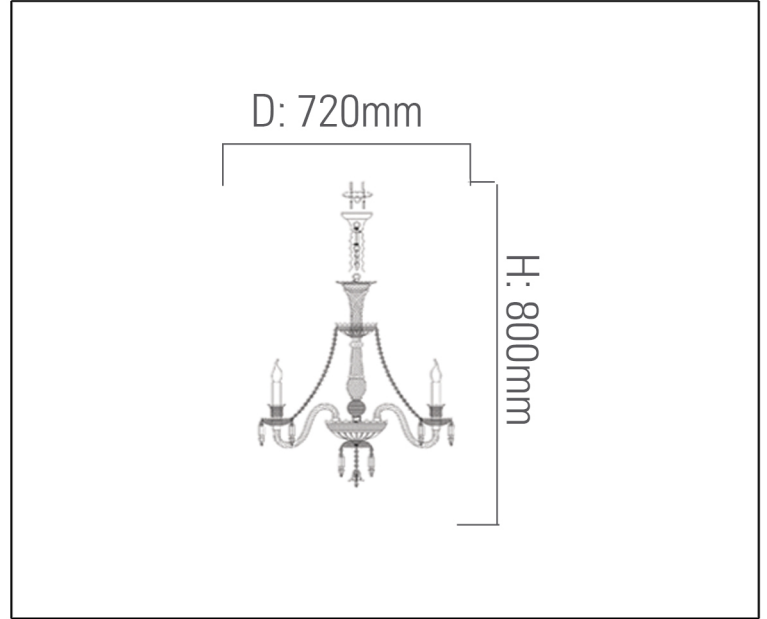

SYV[®]
design

CRYSTAL CHANDELIERS

TECHNICAL DATA SHEET - AMPIO 6 - 13564 - CRYSTAL CHANDELIER

13564
Suspended Mounted
Lamp Type: E14 x 6
Rated input power: 40W Max

Product Description

New authentic, all crystal chandelier sparkles brilliance to all your evenings. This chandelier features glass tube arms that lends a special atmosphere anywhere it is placed.

Technical Data

Product Data	Crystal Chandelier
Wattage	40W
IP Rating	20
Material	Hand-made Crystals + Clear glass + Chrome body
Finish	Chrome
Applications	Residential & Hospitality
Warranty	N/A