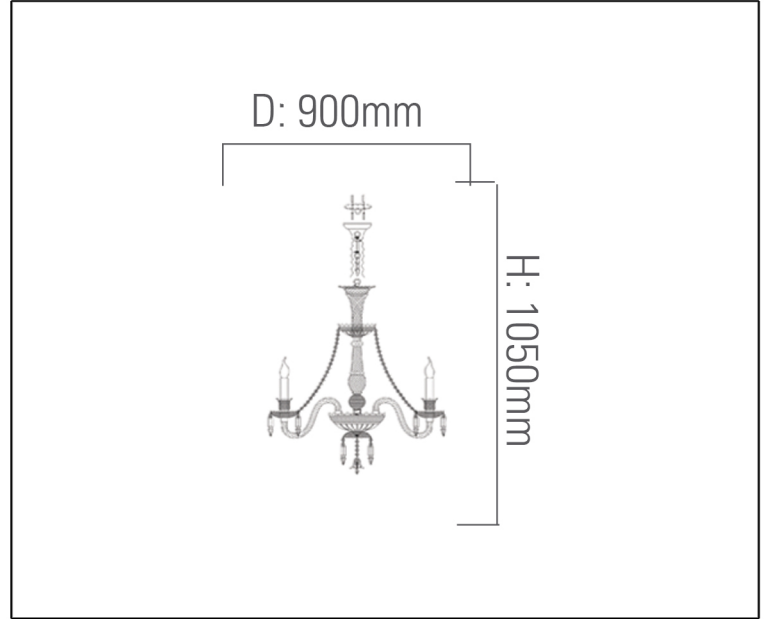

**SYV**<sup>®</sup>  
design

CRYSTAL CHANDELIERS

## TECHNICAL DATA SHEET - AMPIO 16 - 13565 - CRYSTAL CHANDELIER

13565  
Suspended Mounted  
Lamp Type: E14 x 16  
Rated input power: 40W Max

### Technical Data

Product Data	Crystal Chandelier
Wattage	40W
IP Rating	20
Material	Hand-made Crystals + Clear glass + Chrome body
Finish	Chrome
Applications	Residential & Hospitality
Warranty	N/A