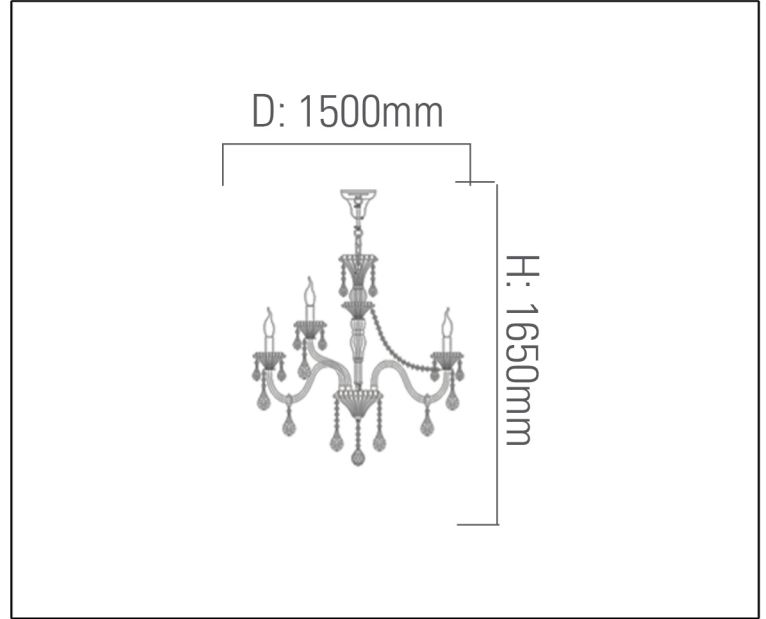

**SYV**<sup>®</sup>  
design

CRYSTAL CHANDELIERS

## TECHNICAL DATA SHEET - AMPIO 52 - 13566 - CRYSTAL CHANDELIER

13566  
Suspended Mounted  
Lamp Type: E14 x 52  
Rated input power: 40W Max

### Technical Data

|              |   |
|--------------|---|
| Product Data | Crystal Chandelier                                  |
| Wattage      | 40W   |
| IP Rating    | 20  |
| Material     | Hand-made Crystals + Clear glass base + Chrome body |
| Finish       | Chrome  |
| Applications | Residential & Hospitality                           |
| Warranty     | N/A   |