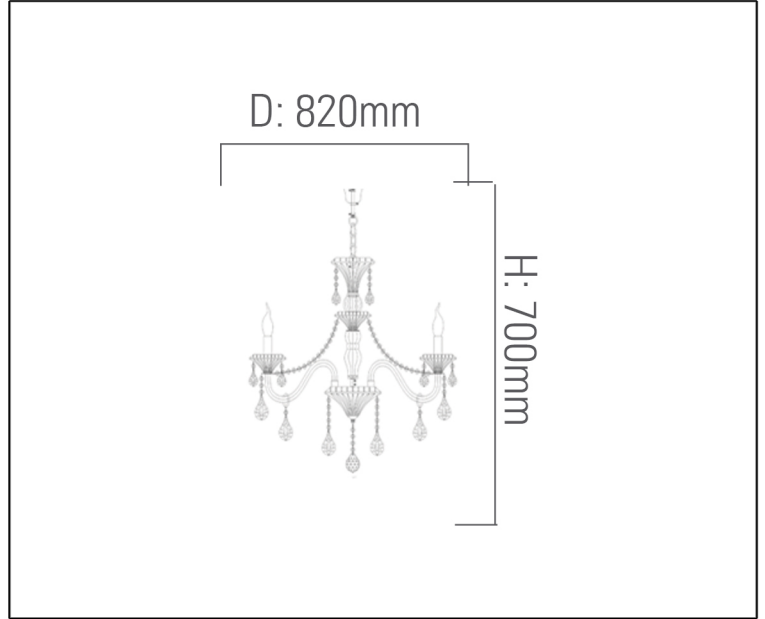

SYV[®]
design

CRYSTAL CHANDELIERS

TECHNICAL DATA SHEET - DIVERSO 8 - 13567 - CRYSTAL CHANDELIER

13567
Suspended Mounted
Lamp Type: E14 x 8
Rated input power: 40W Max

Product Description

Simple, stylish yet traditional, this crystal chandelier collection is beautifully designed with top quality glass arms with gold and metal finish that will decorate and illuminate your rooms.

Technical Data

Product Data	Crystal Chandelier
Wattage	40W
IP Rating	20
Material	Clear Crystals + Gold arm + Clear glass
Finish	Gold
Applications	Residential & Hospitality
Warranty	N/A