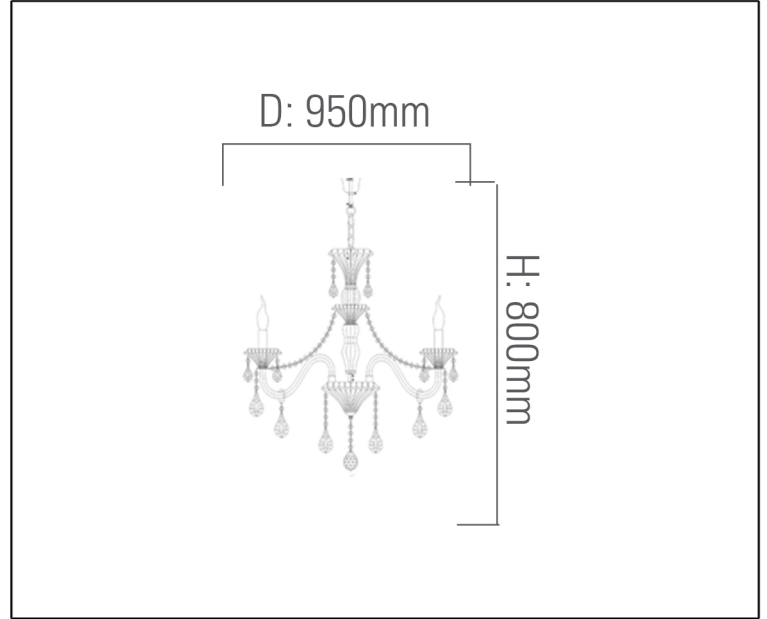

SYV[®]
design

CRYSTAL CHANDELIERS

TECHNICAL DATA SHEET - DIVERSO 15 - 13568 - CRYSTAL CHANDELIER

13568
Suspended Mounted
Lamp Type: E14 x 15
Rated input power: 40W Max

Product Description

Simple, stylish yet traditional, this crystal chandelier collection is beautifully designed with top quality glass arms with gold and metal finish that will decorate and illuminate your rooms.

Technical Data

Product Data	Crystal Chandelier
Wattage	40W
IP Rating	20
Material	Clear Crystals + Gold arm + Clear glass
Finish	Gold
Applications	Residential & Hospitality
Warranty	N/A