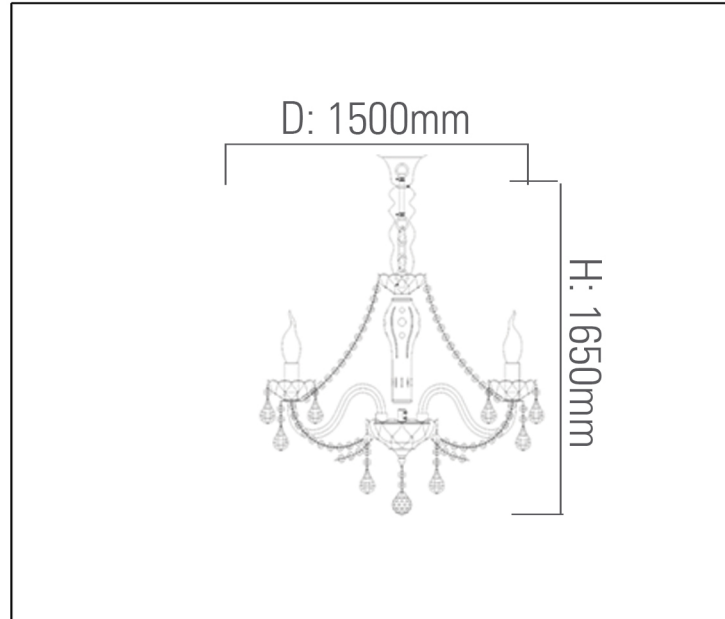

SYV[®]
design

CRYSTAL CHANDELIERS

TECHNICAL DATA SHEET - SALIDA - 13570 - CRYSTAL CHANDELIER

13570
Suspended Mounted
Lamp Type: E14 x 18
Rated input power: 40W Max

Product Description

Simple, stylish yet traditional, this crystal chandelier collection is beautifully designed with top quality glass arms with gold and metal finish that will decorate and illuminate your rooms.

Technical Data

Product Data	Crystal Chandelier
Wattage	N/A
IP Rating	20
Material	Iron + Stainless steel + Crystal
Finish	Bronze
Applications	Residential & Hospitality
Warranty	3 Years