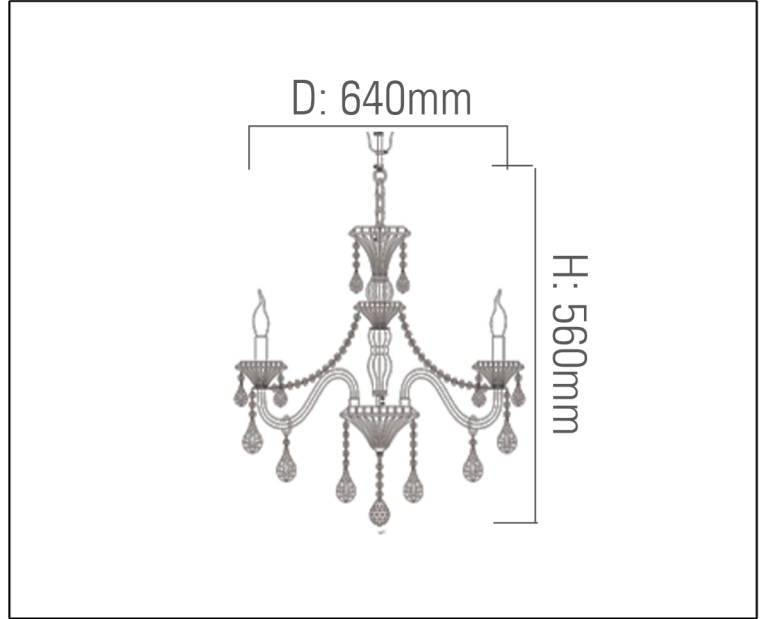

SYV[®]
design

CRYSTAL CHANDELIERS

TECHNICAL DATA SHEET - AUREO 6 - 13732 - CRYSTAL CHANDELIER

13732
Suspended Mounted
Lamp Type: E14 x 6
Rated input power: 40W Max

Product Description

A lovely touch of luxury and refinement for your rooms. This stunning Champaign colored chandelier captures and reflects light beautifully and brings a unique style.

Technical Data

Product Data	Crystal Chandelier
Wattage	40W
IP Rating	20
Material	Crystals + Bronze & Gold body
Finish	Bronze & Gold
Applications	Residential & Hospitality
Warranty	N/A